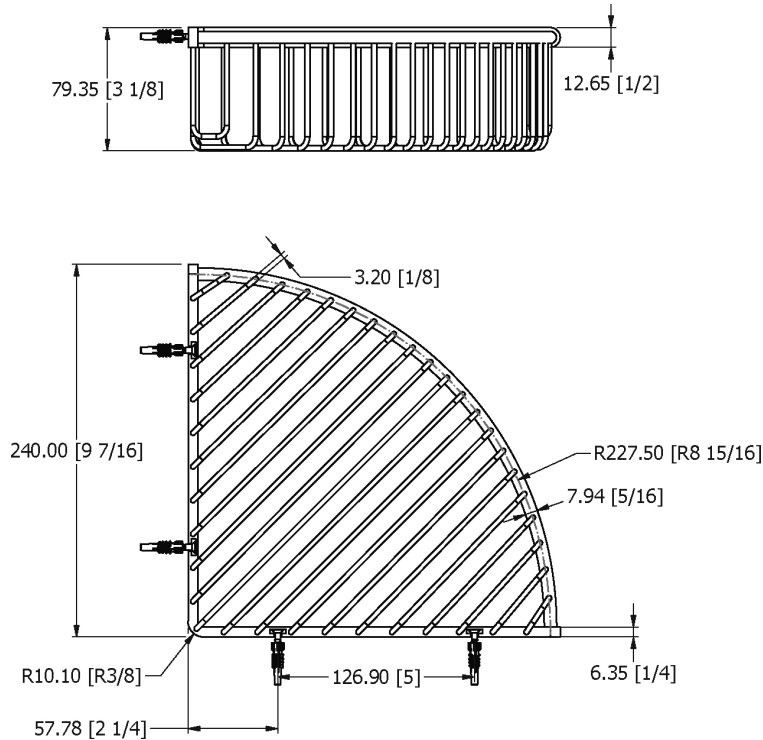

# SAMUEL HEATH

**Product Number:** N158-GXL

**Description:** Corner shower basket with concealed fix, 9 7/16" W x 3 1/8" D

## Specification Drawing