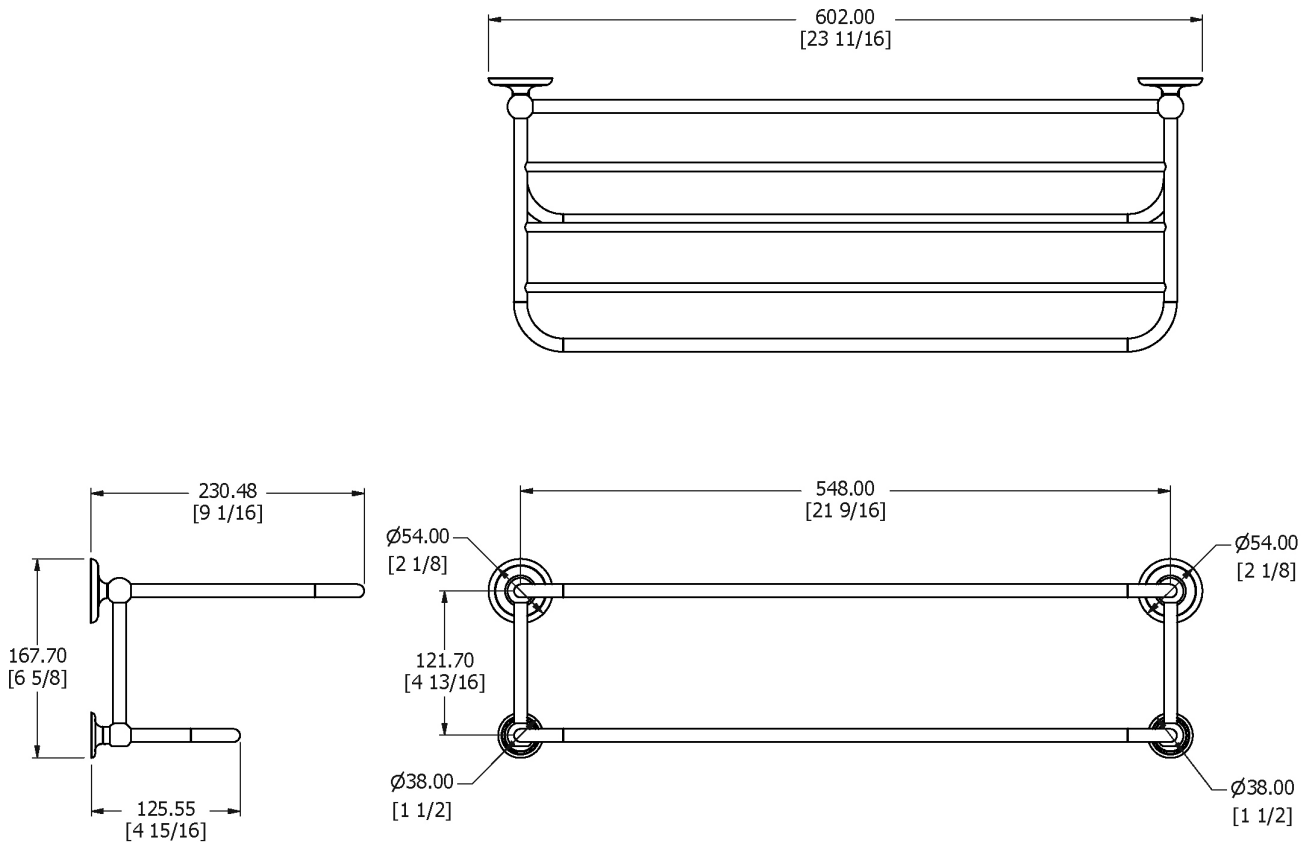

# SAMUEL HEATH

**Product Number:** N1737-A

**Description:** Towel shelf, 23 1/2"

## Specification Drawing