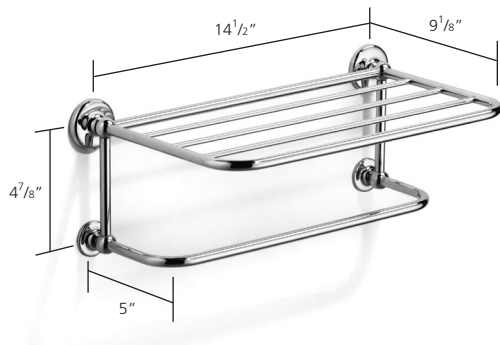

N1737 Towel shelf

Finishes:

Chrome, Polished Nickel, Satin Nickel, Antique Gold

UK and Worldwide Customer Service Team:
+44 (0)121 766 4200
www.samuel-heath.co.uk

USA Customer Service Team:
www.samuel-heath.com