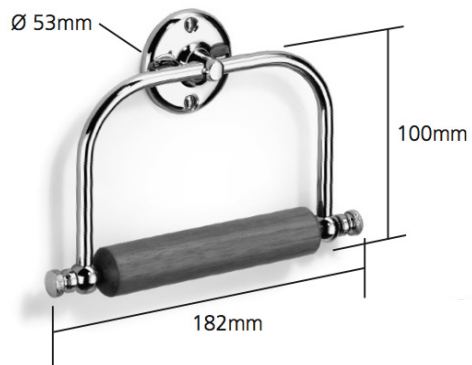

N20 Paper holder

Finishes: Chrome, Polished Nickel,

UK and Worldwide Customer Service Team:
+44 (0)121 766 4200
www.samuel-heath.co.uk

USA Customer Service Team:
www.samuel-heath.com