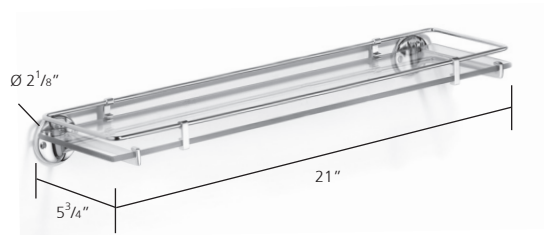

N2114

Glass shelf with fixed rail

Finish: Chrome Plated

UK and Worldwide Customer Service Team:
+44 (0)121 766 4200
www.samuel-heath.co.uk

USA Customer Service Team:
www.samuel-heath.com