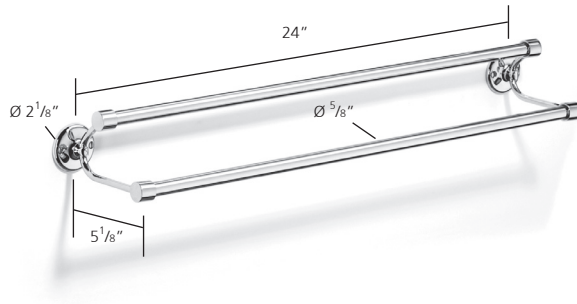

## N2301 Double towel rail

Finishes: Polished Brass, Chrome Plated, Polished Nickel,  
Antique Gold

UK and Worldwide Customer Service Team:  
+44 (0)121 766 4200  
[www.samuel-heath.co.uk](http://www.samuel-heath.co.uk)