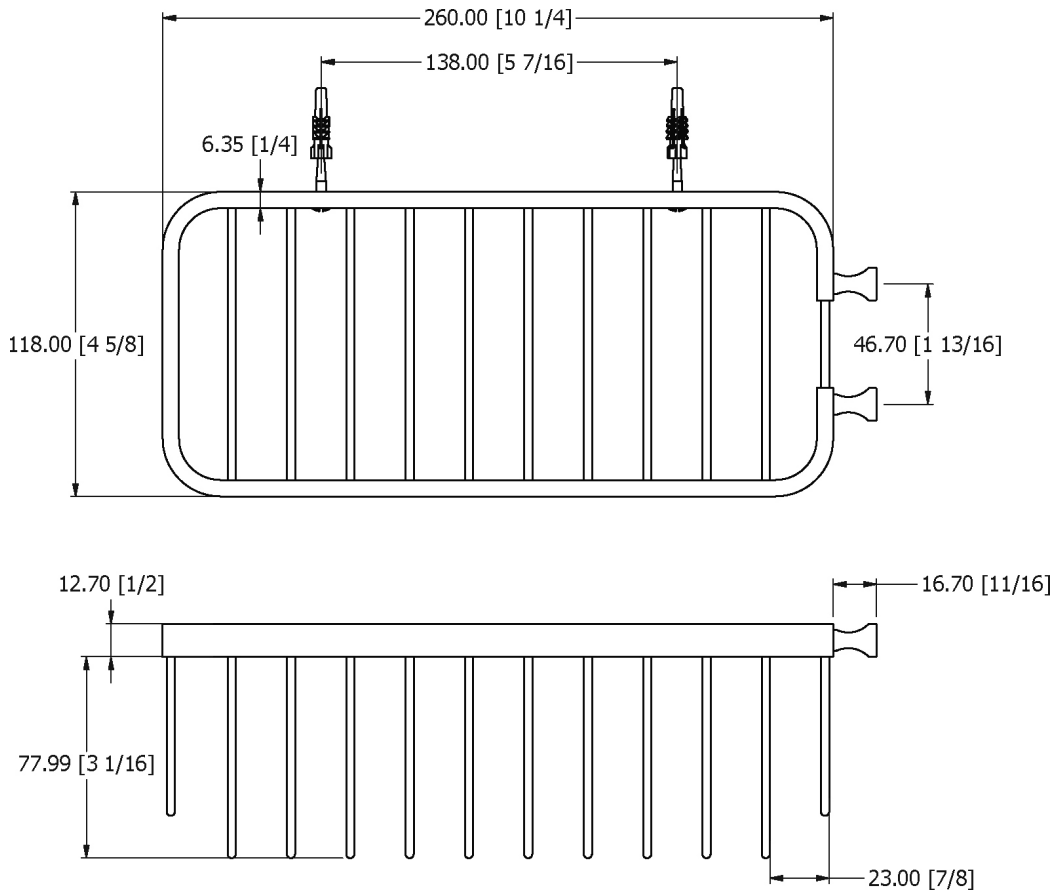

Specification Drawing

UK Customer Service

Leopold Street
Birmingham
B12 0UJ
Tel: +44 121 766 4200
Email: info@samuel-heath.com

US Customer Service

Federal I.D. No. 58-1504682
Email: usa@samuel-heath.com

Specification Enquiries

Design Centre Chelsea Harbour
1st Floor, North Dome, London
SW10 0XE
Tel: 020 7352 0249
Email: showroom@samuel-heath.com

1-06/12/2018