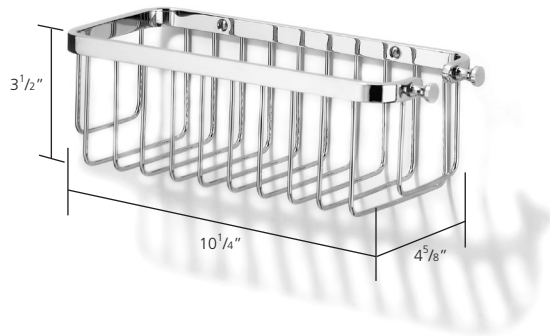

## N28 Shower basket

Finishes: Polished Brass, Chrome, Polished Nickel, Antique Gold  
Visible fix

UK and Worldwide Customer Service Team:  
+44 (0)121 766 4200  
[www.samuel-heath.co.uk](http://www.samuel-heath.co.uk)