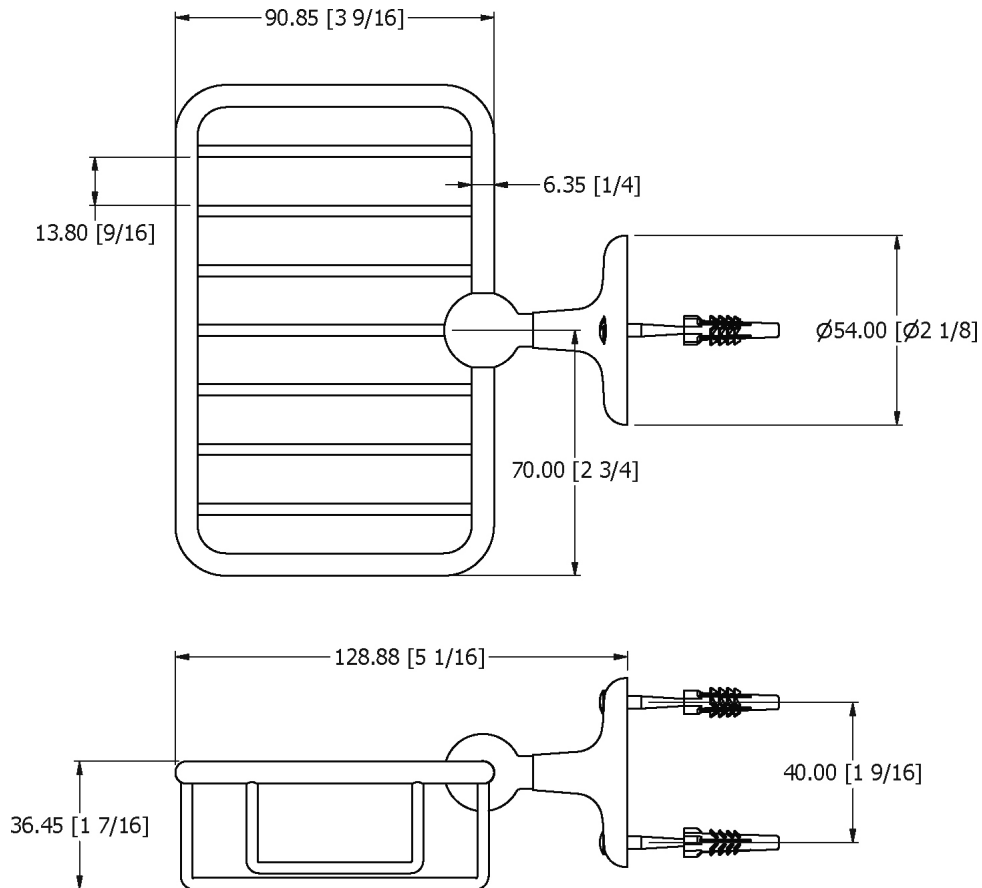

# SAMUEL HEATH

**Product Number:** N30

**Description:** Soap basket

## Specification Drawing