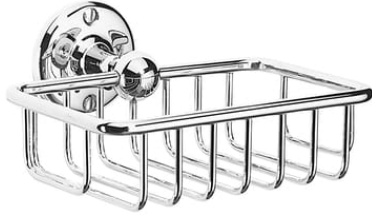

# SAMUEL HEATH

**Product Number:** N30

**Description:** Soap basket

## Finishes Available

Chrome Plate

Polished Nickel

Antique Gold