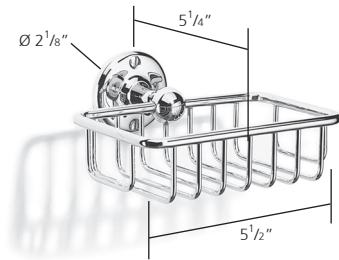

N30 Soap basket

Finishes: Chrome Plated, Polished Nickel, Antique Gold

UK and Worldwide Customer Service Team:
+44 (0)121 766 4200
www.samuel-heath.co.uk

USA Customer Service Team:
www.samuel-heath.com