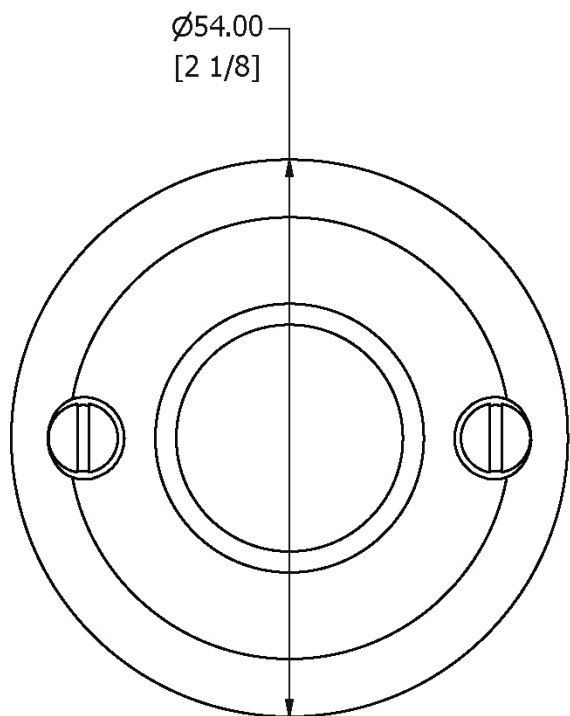

# SAMUEL HEATH

**Product Number:** N32

**Description:** Hook

## Specification Drawing