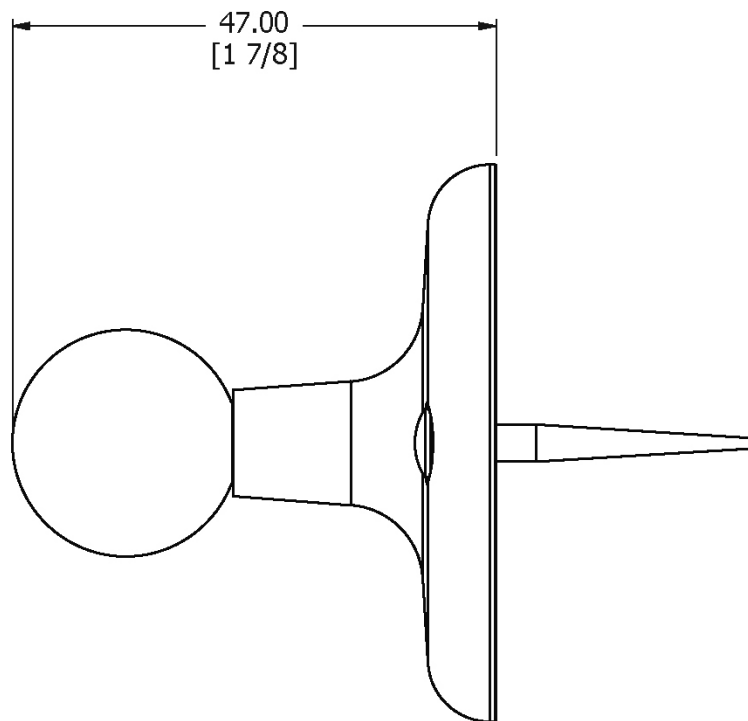

# SAMUEL HEATH

**Product Number:** N32

**Description:** Hook

## Specification Drawing