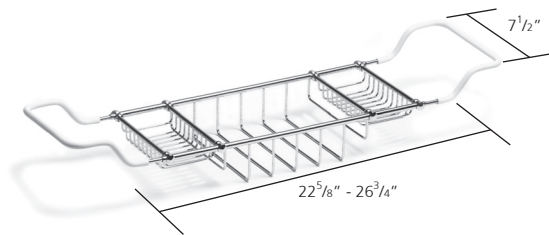

## N328

Soap and sponge tray

Finishes: Polished Brass, Chrome Plated, Polished Nickel,  
Satin Nickel, Antique Gold

UK and Worldwide Customer Service Team:  
+44 (0)121 766 4200  
[www.samuel-heath.co.uk](http://www.samuel-heath.co.uk)