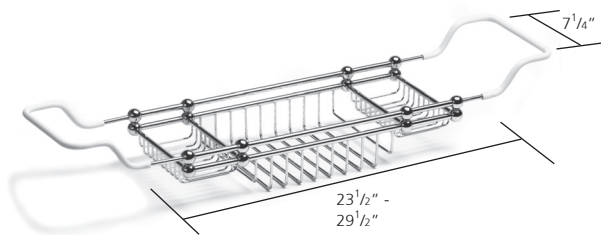

N331

Soap and sponge tray

Finishes: Chrome Plated, Antique Gold

UK and Worldwide Customer Service Team:
+44 (0)121 766 4200
www.samuel-heath.co.uk

USA Customer Service Team:
www.samuel-heath.com