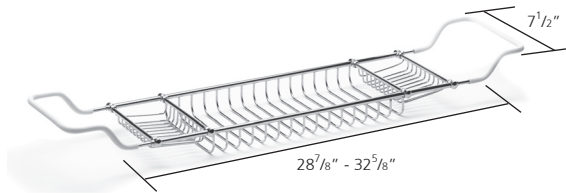

N334

Soap and sponge tray extra wide

Finishes: Polished Brass, Chrome Plated, Antique Gold

UK and Worldwide Customer Service Team:
+44 (0)121 766 4200
www.samuel-heath.co.uk

USA Customer Service Team:
www.samuel-heath.com