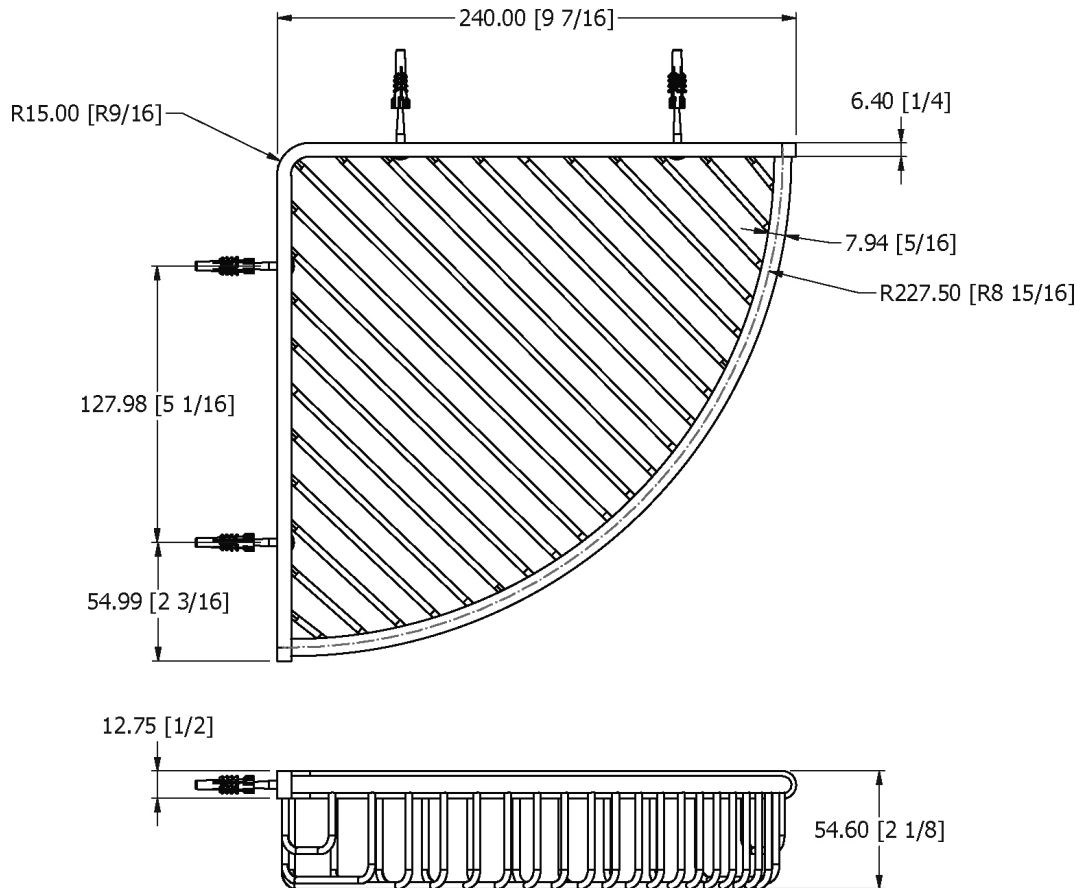

# SAMUEL HEATH

**Product Number:** N36-GXL

**Description:** Corner shower basket with visible fix, 9 1/2" W x 2 3/16" D

## Specification Drawing