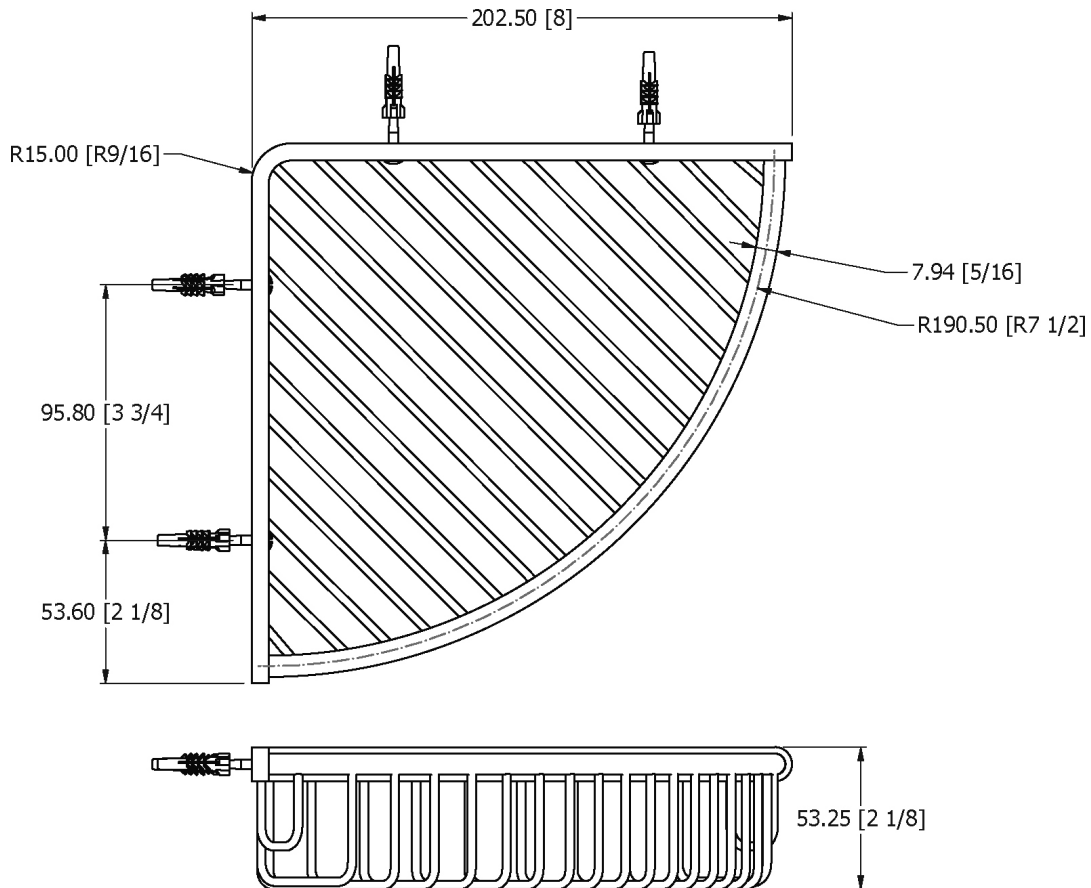

# SAMUEL HEATH

**Product Number:** N36-XL

**Description:** Corner shower basket with visible fix, 8" W x 2 1/16" D

## Specification Drawing