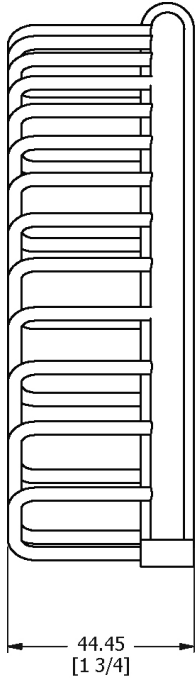

SAMUEL HEATH

Product Number: N36

Description: Corner shower basket with visible fix, 5 1/4" W x 1 3/4" D

Finishes Available

Chrome Plate

Polished Nickel

Antique Gold

Satin Nickel
(US15)

Polished Brass

Specification Drawing

UK Customer Service

Leopold Street
Birmingham
B12 0UJ
Tel: +44 121 766 4200
Email: info@samuel-heath.com

US Customer Service

Federal I.D. No. 58-1504682
Email: usa@samuel-heath.com

Specification Enquiries

Design Centre Chelsea Harbour
1st Floor, North Dome, London
SW10 0XE
Tel: 020 7352 0249
Email: showroom@samuel-heath.com

1-06/12/2018