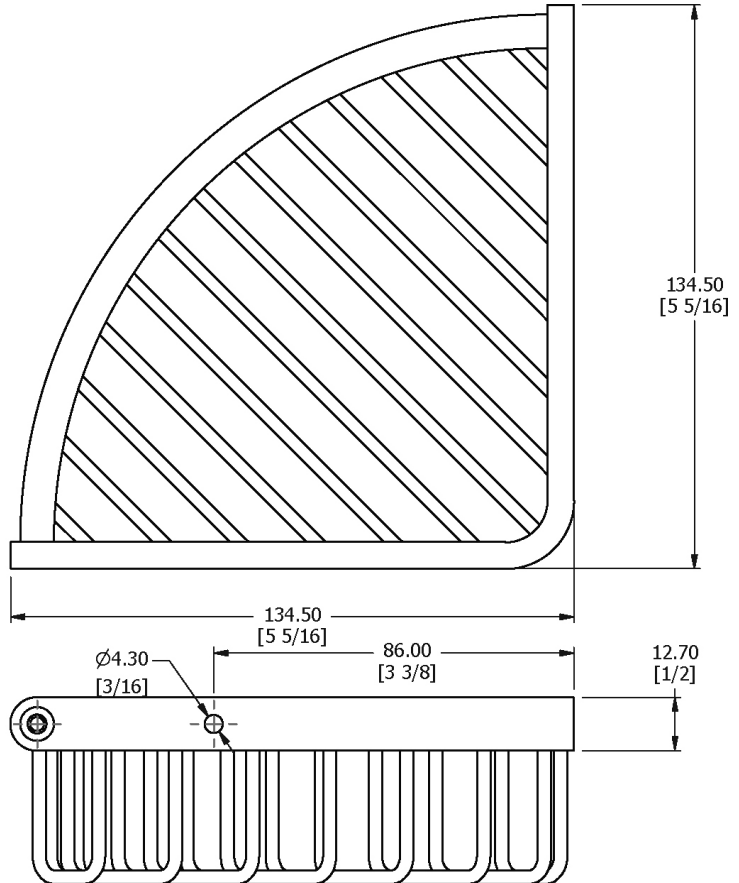

SAMUEL HEATH

Product Number: N36

Description: Corner shower basket with visible fix, 5 1/4" W x 1 3/4" D

Finishes Available

Chrome Plate

Polished Nickel

Antique Gold

Satin Nickel
(US15)

Polished Brass

Specification Drawing

UK Customer Service

Leopold Street
Birmingham
B12 0UJ
Tel: +44 121 766 4200
Email: info@samuel-heath.com

US Customer Service

Federal I.D. No. 58-1504682
Email: usa@samuel-heath.com