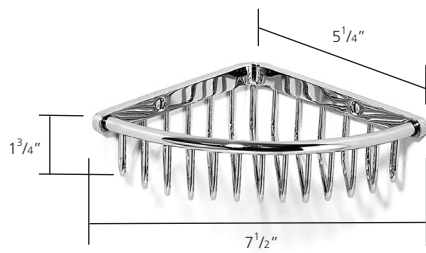

N36 Corner shower basket

Finishes: Polished Brass, Chrome, Polished Nickel, Satin Nickel, Antique Gold
Visible fix

UK and Worldwide Customer Service Team:
+44 (0)121 766 4200
www.samuel-heath.co.uk

USA Customer Service Team:
www.samuel-heath.com