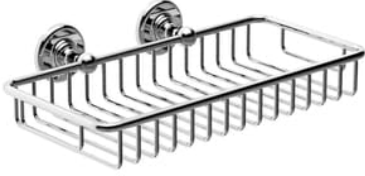

# SAMUEL HEATH

**Product Number:** N4326

**Description:** Large soap basket

## Finishes Available

Chrome Plate

Polished Nickel

Non Lacquered  
Brass

Antique Gold