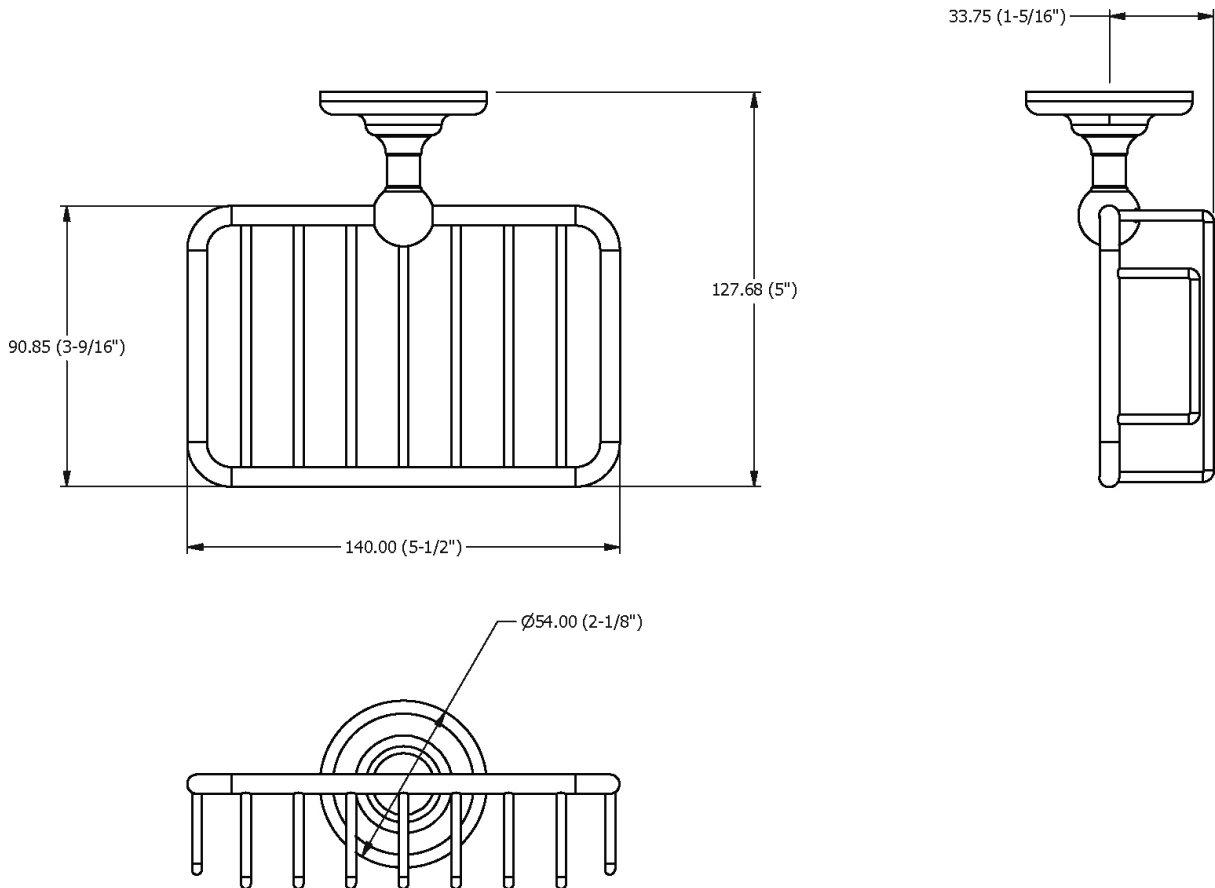

Specification Drawing

UK Customer Service

Leopold Street
Birmingham
B12 0UJ
Tel: +44 121 766 4200
Email: info@samuel-heath.com

US Customer Service

Federal I.D. No. 58-1504682
Email: usa@samuel-heath.com

Specification Enquiries

Design Centre Chelsea Harbour
1st Floor, North Dome, London
SW10 0XE
Tel: 020 7352 0249
Email: showroom@samuel-heath.com

1-06/12/2018