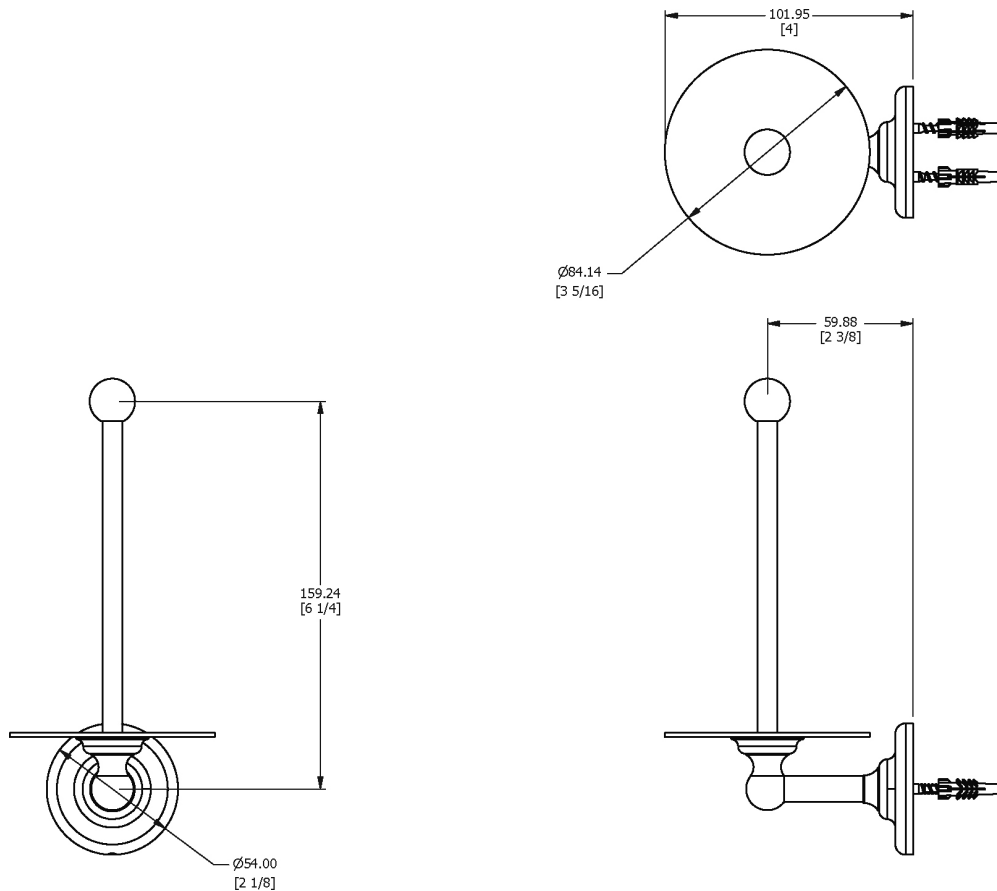

Specification Drawing

UK Customer Service

Leopold Street
Birmingham
B12 0UJ
Tel: +44 121 766 4200
Email: info@samuel-heath.com

US Customer Service

Federal I.D. No. 58-1504682
Email: usa@samuel-heath.com

Specification Enquiries

Design Centre Chelsea Harbour
1st Floor, North Dome, London
SW10 0XE
Tel: 020 7352 0249
Email: showroom@samuel-heath.com

1-06/12/2018