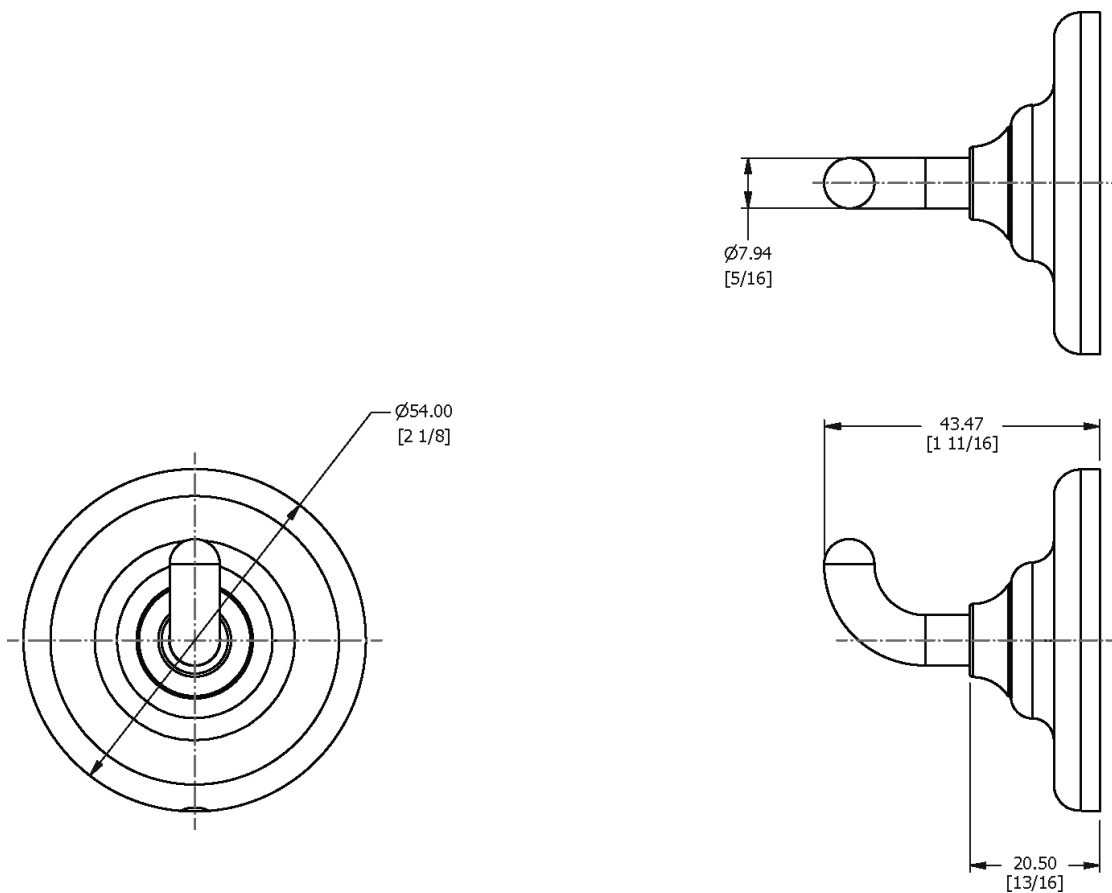

Specification Drawing

UK Customer Service

Leopold Street
Birmingham
B12 0UJ
Tel: +44 121 766 4200
Email: info@samuel-heath.com

US Customer Service

Federal I.D. No. 58-1504682
Email: usa@samuel-heath.com

Specification Enquiries

Design Centre Chelsea Harbour
1st Floor, North Dome, London
SW10 0XE
Tel: 020 7352 0249
Email: showroom@samuel-heath.com

1-06/12/2018