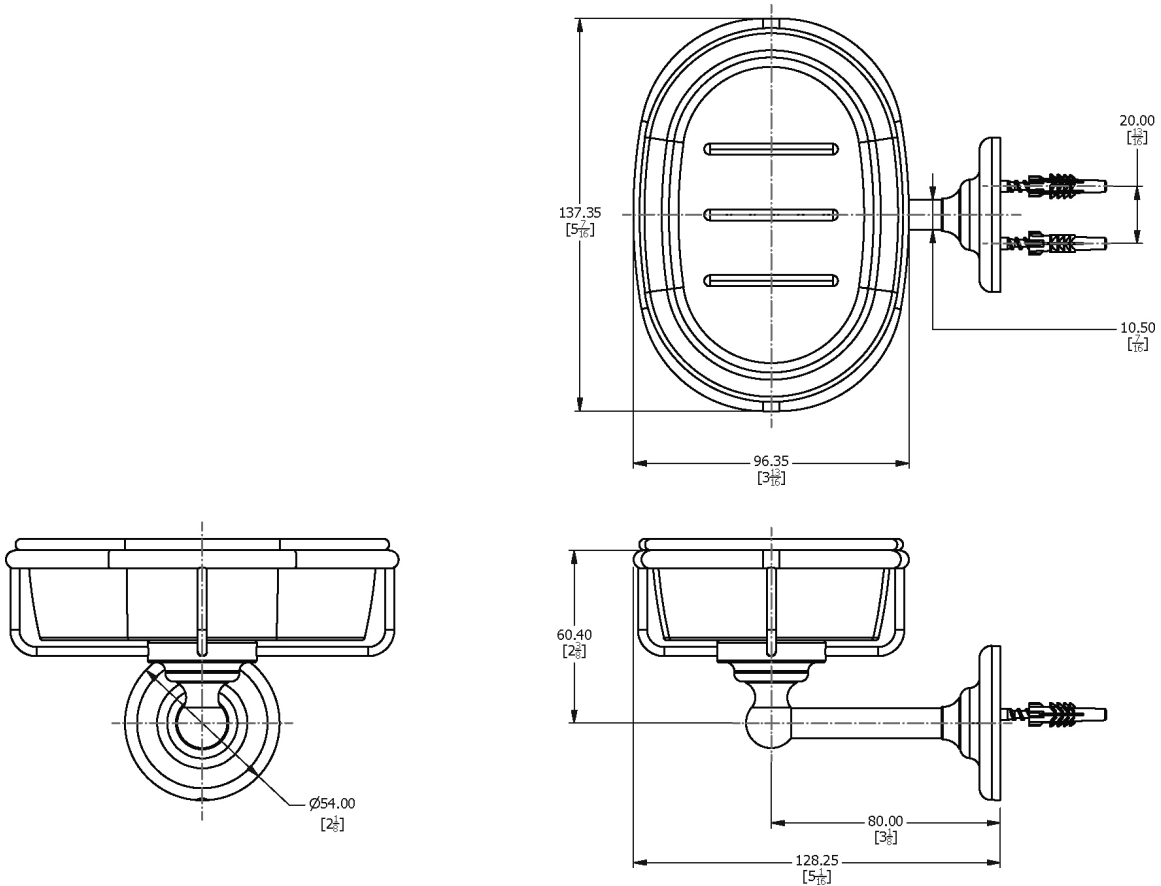

Specification Drawing

UK Customer Service

Leopold Street
Birmingham
B12 0UJ
Tel: +44 121 766 4200
Email: info@samuel-heath.com

US Customer Service

Federal I.D. No. 58-1504682
Email: usa@samuel-heath.com

Specification Enquiries

Design Centre Chelsea Harbour
1st Floor, North Dome, London
SW10 0XE
Tel: 020 7352 0249
Email: showroom@samuel-heath.com

1-06/12/2018