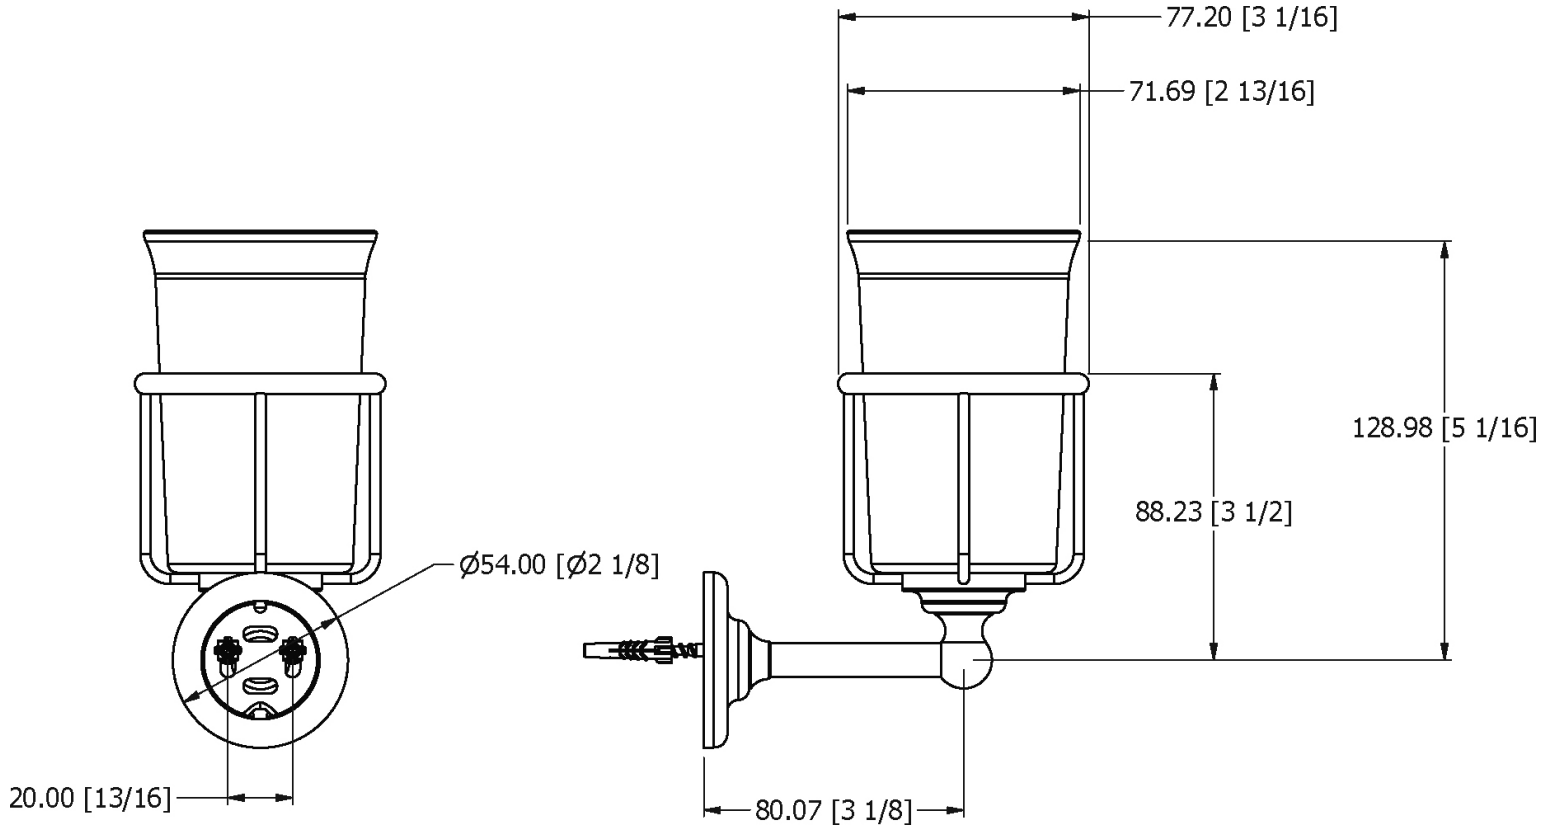

Specification Drawing

UK Customer Service

Leopold Street
Birmingham
B12 0UJ
Tel: +44 121 766 4200
Email: info@samuel-heath.com

US Customer Service

Federal I.D. No. 58-1504682
Email: usa@samuel-heath.com

Specification Enquiries

Design Centre Chelsea Harbour
1st Floor, North Dome, London
SW10 0XE
Tel: 020 7352 0249
Email: showroom@samuel-heath.com

1-06/12/2018