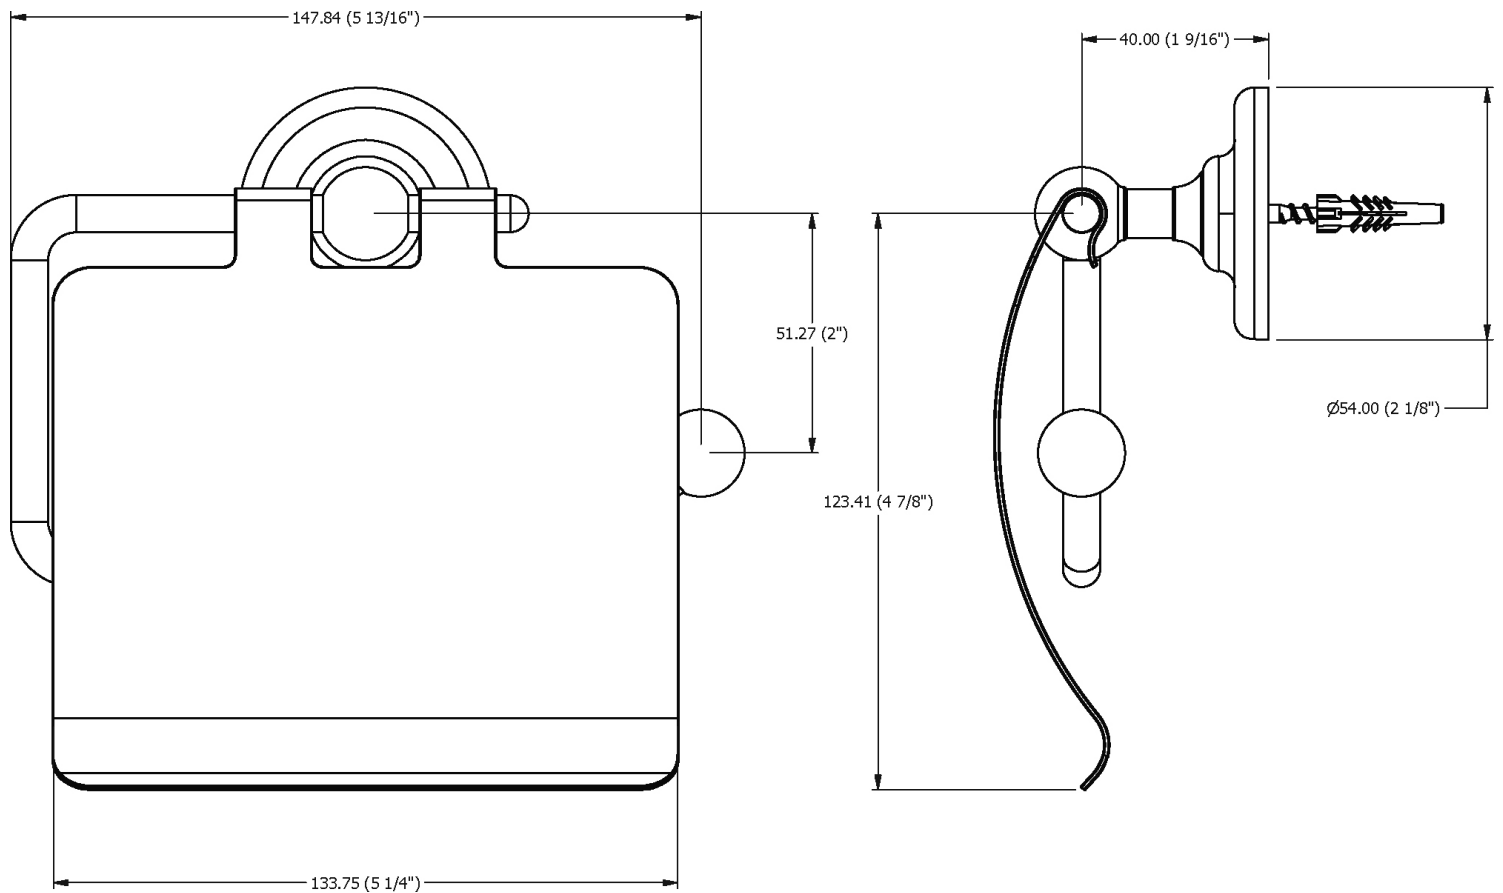

Specification Drawing

UK Customer Service

Leopold Street
Birmingham
B12 0UJ
Tel: +44 121 766 4200
Email: info@samuel-heath.com

US Customer Service

Federal I.D. No. 58-1504682
Email: usa@samuel-heath.com

Specification Enquiries

Design Centre Chelsea Harbour
1st Floor, North Dome, London
SW10 0XE
Tel: 020 7352 0249
Email: showroom@samuel-heath.com

1-06/12/2018