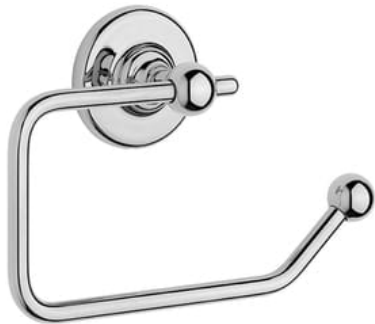

SAMUEL HEATH

Product Number: N4337

Description: Paper holder

Finishes Available

Chrome Plate

Polished Nickel

Non Lacquered
Brass

Antique Gold