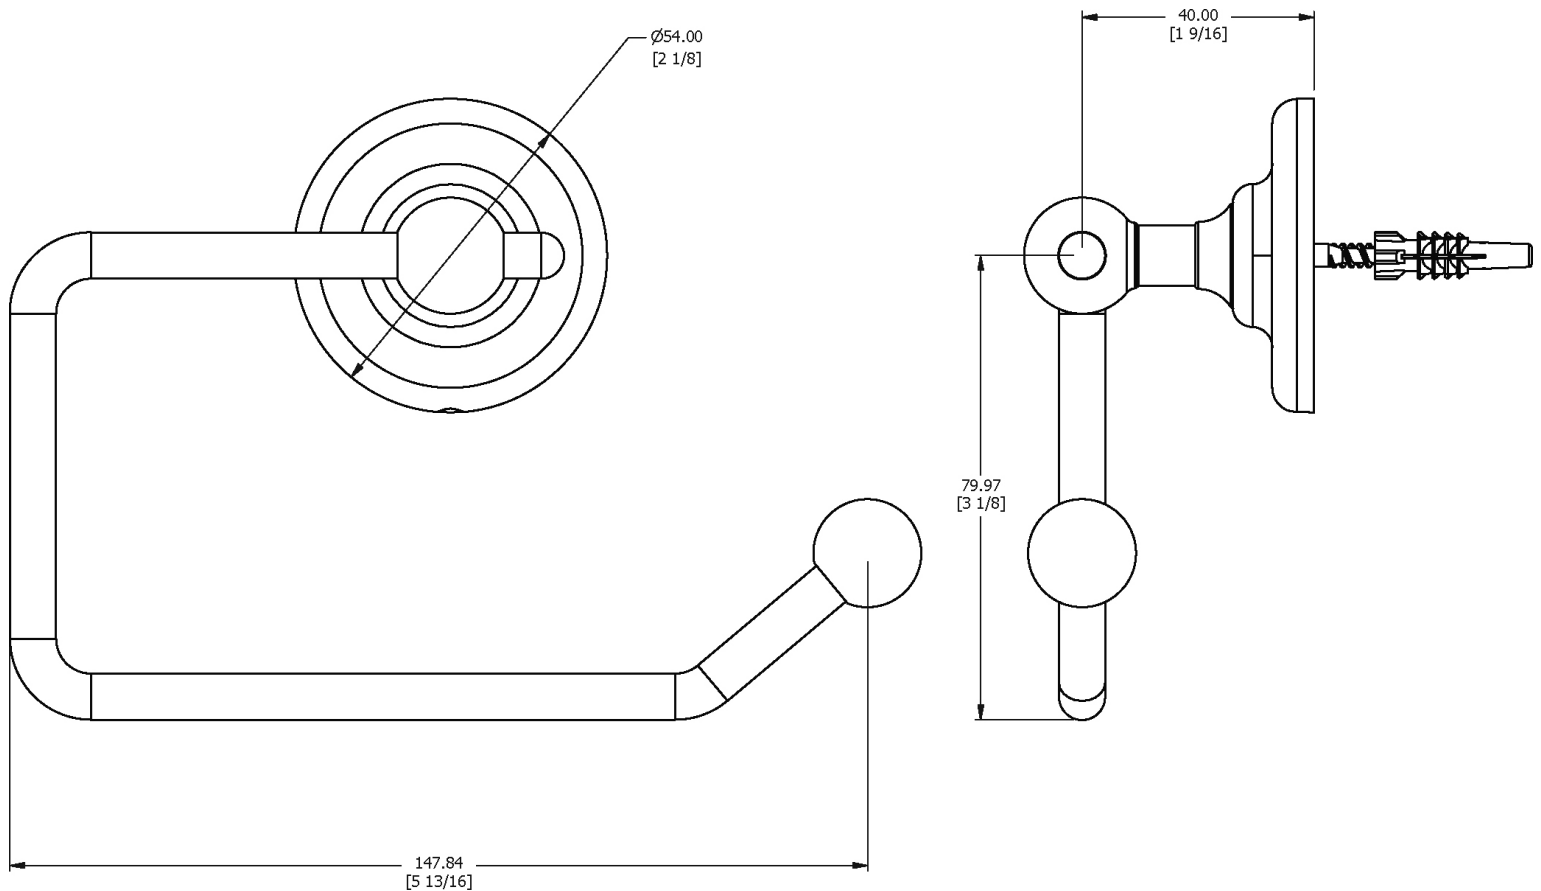

Specification Drawing

UK Customer Service

Leopold Street
Birmingham
B12 0UJ
Tel: +44 121 766 4200
Email: info@samuel-heath.com

US Customer Service

Federal I.D. No. 58-1504682
Email: usa@samuel-heath.com

Specification Enquiries

Design Centre Chelsea Harbour
1st Floor, North Dome, London
SW10 0XE
Tel: 020 7352 0249
Email: showroom@samuel-heath.com

1-06/12/2018