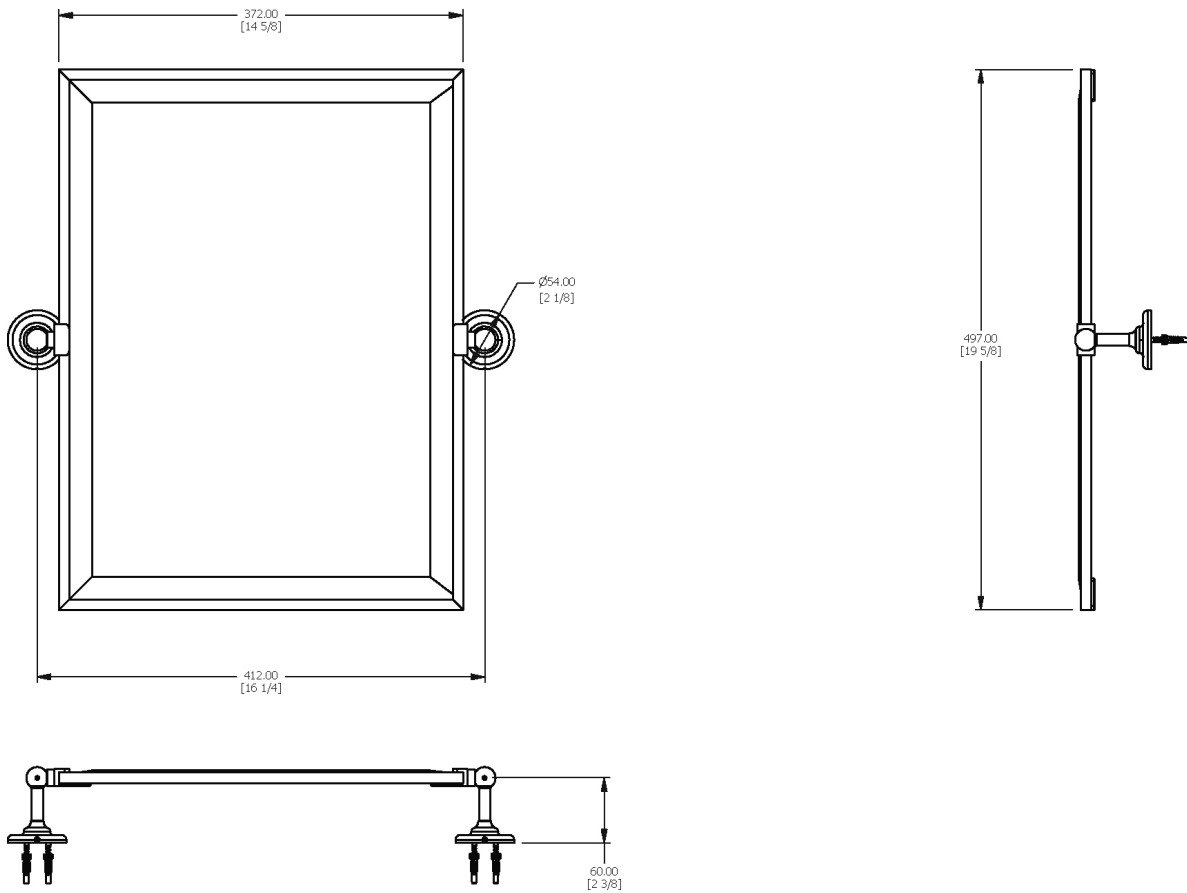

# SAMUEL HEATH

**Product Number:** N4343-A

**Description:** Framed mirror, 19 11/16" H x 14 3/4" W

## Specification Drawing