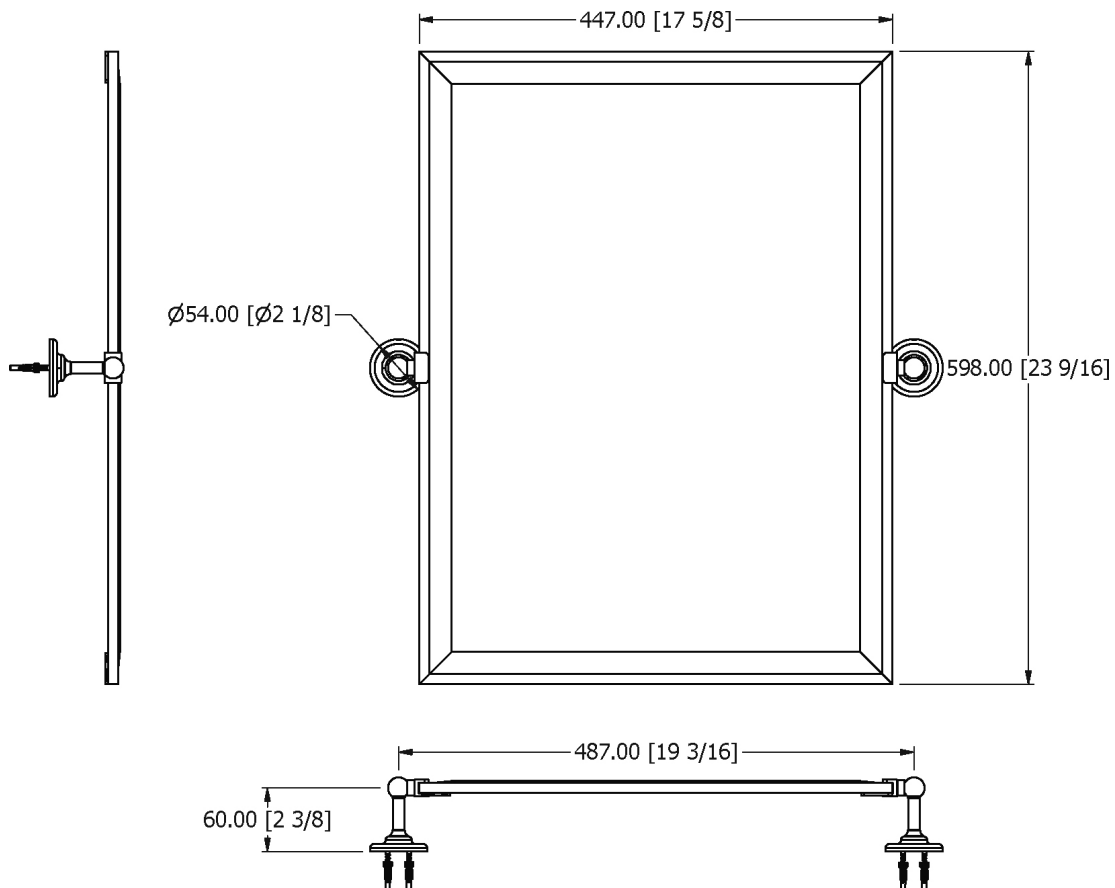

Specification Drawing

UK Customer Service

Leopold Street
Birmingham
B12 0UJ
Tel: +44 121 766 4200
Email: info@samuel-heath.com

US Customer Service

Federal I.D. No. 58-1504682
Email: usa@samuel-heath.com

Specification Enquiries

Design Centre Chelsea Harbour
1st Floor, North Dome, London
SW10 0XE
Tel: 020 7352 0249
Email: showroom@samuel-heath.com

1-06/12/2018