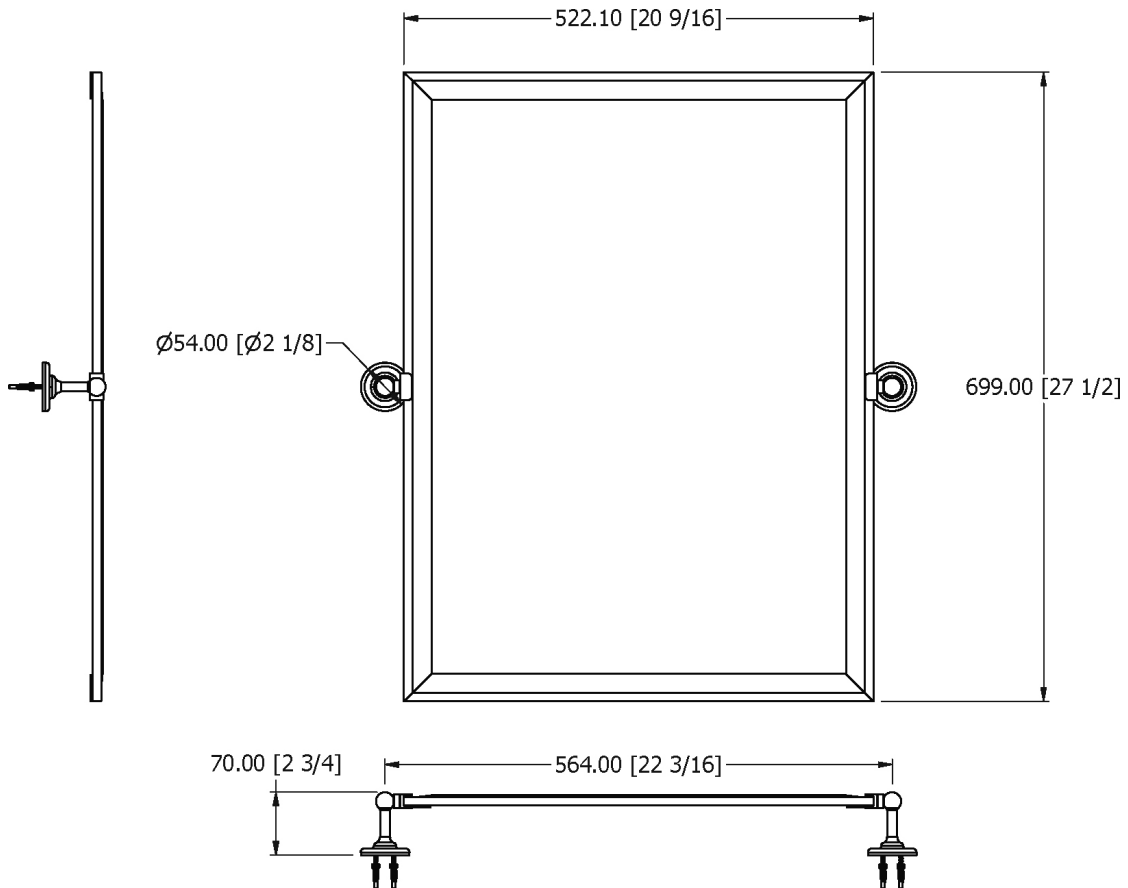

# SAMUEL HEATH

**Product Number:** N4343-C

**Description:** Framed mirror, 27 9/16" H x 20 11/16" W

## Specification Drawing