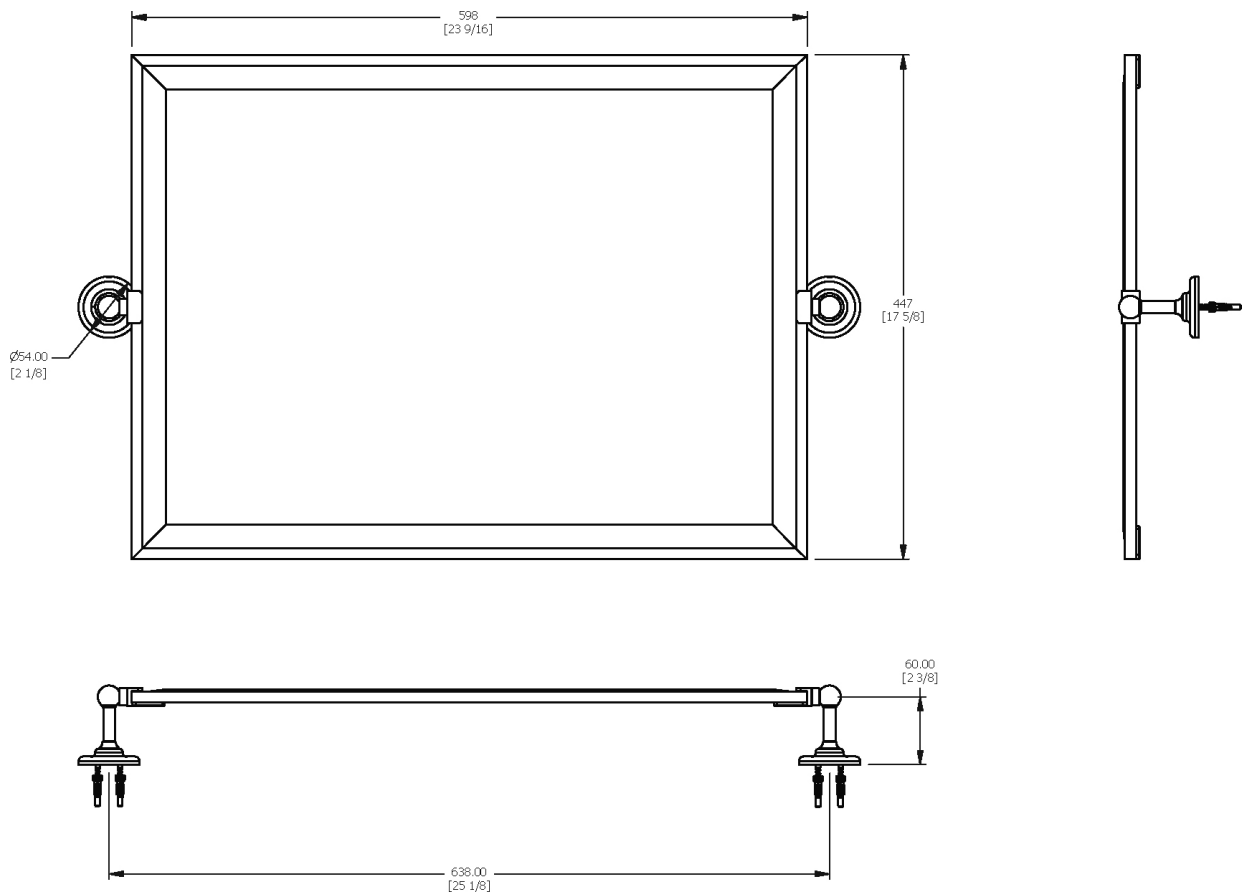

Specification Drawing

UK Customer Service

Leopold Street
Birmingham
B12 0UJ
Tel: +44 121 766 4200
Email: info@samuel-heath.com

US Customer Service

Federal I.D. No. 58-1504682
Email: usa@samuel-heath.com

Specification Enquiries

Design Centre Chelsea Harbour
1st Floor, North Dome, London
SW10 0XE
Tel: 020 7352 0249
Email: showroom@samuel-heath.com

1-06/12/2018