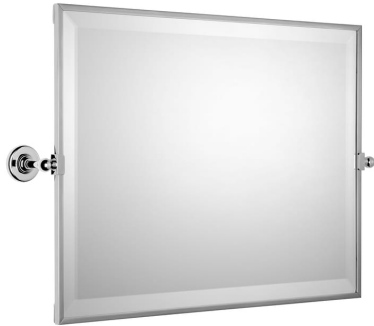

SAMUEL HEATH

Product Number: N4343-D

Description: Framed mirror, 17 9/16" H x 23 1/2" W

Finishes Available

Chrome Plate

Polished Nickel

Non Lacquered
Brass

Antique Gold