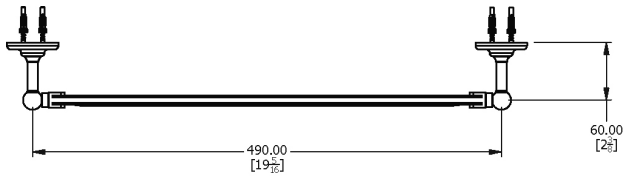

# SAMUEL HEATH

**Product Number:** N4346-B

**Description:** Framed mirror, 23 5/8" H x 17 11/16" W

## Specification Drawing