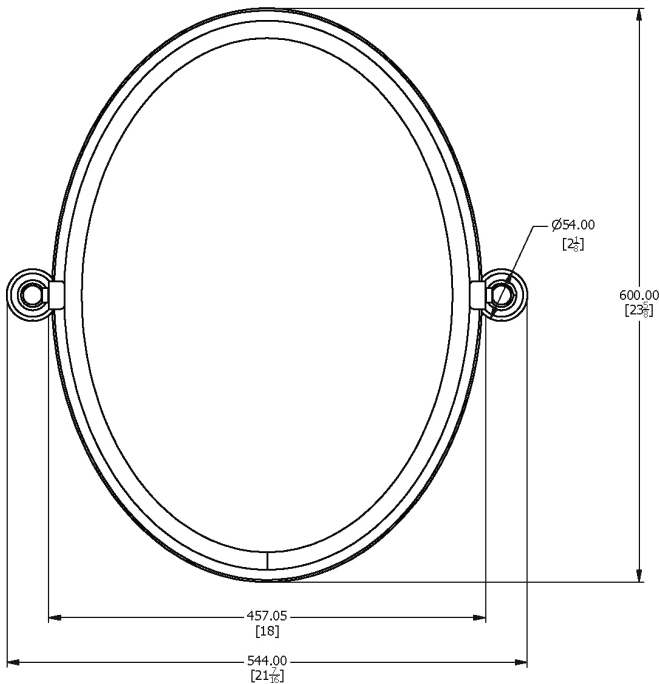

# SAMUEL HEATH

**Product Number:** N4346-B

**Description:** Framed mirror, 23 5/8" H x 17 11/16" W

## Specification Drawing