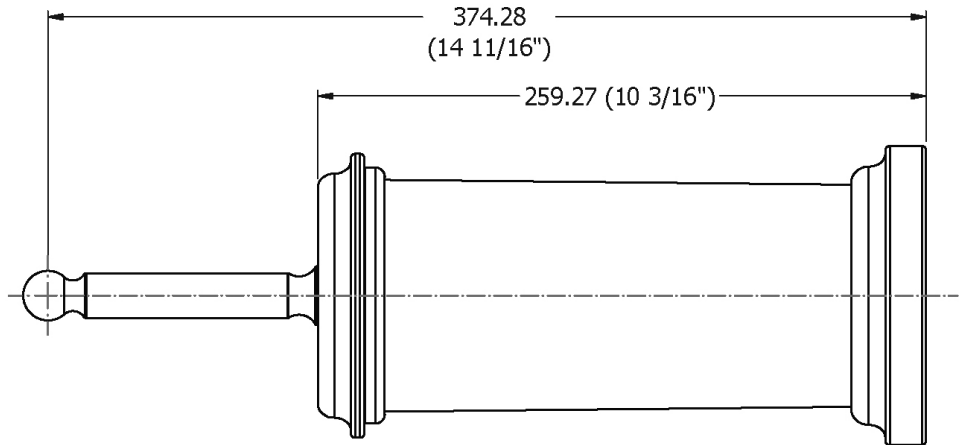

Specification Drawing

UK Customer Service

Leopold Street
Birmingham
B12 0UJ
Tel: +44 121 766 4200
Email: info@samuel-heath.com

US Customer Service

Federal I.D. No. 58-1504682
Email: usa@samuel-heath.com

Specification Enquiries

Design Centre Chelsea Harbour
1st Floor, North Dome, London
SW10 0XE
Tel: 020 7352 0249
Email: showroom@samuel-heath.com