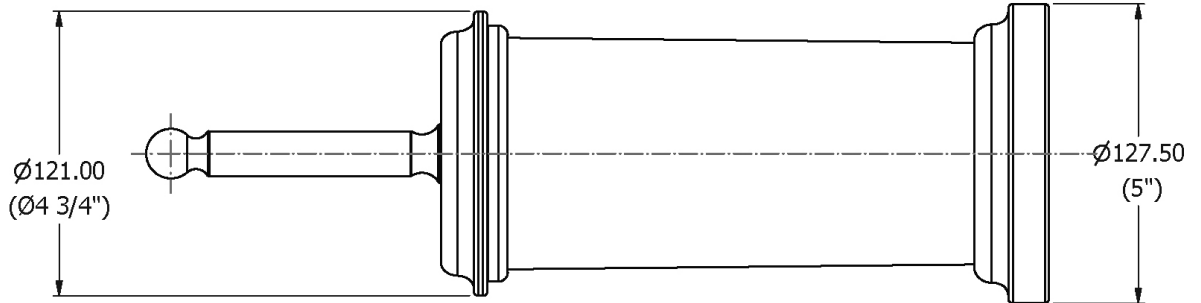

Specification Drawing

UK Customer Service

Leopold Street
Birmingham
B12 0UJ
Tel: +44 121 766 4200
Email: info@samuel-heath.com

US Customer Service

Federal I.D. No. 58-1504682
Email: usa@samuel-heath.com

Specification Enquiries

Design Centre Chelsea Harbour
1st Floor, North Dome, London
SW10 0XE
Tel: 020 7352 0249
Email: showroom@samuel-heath.com