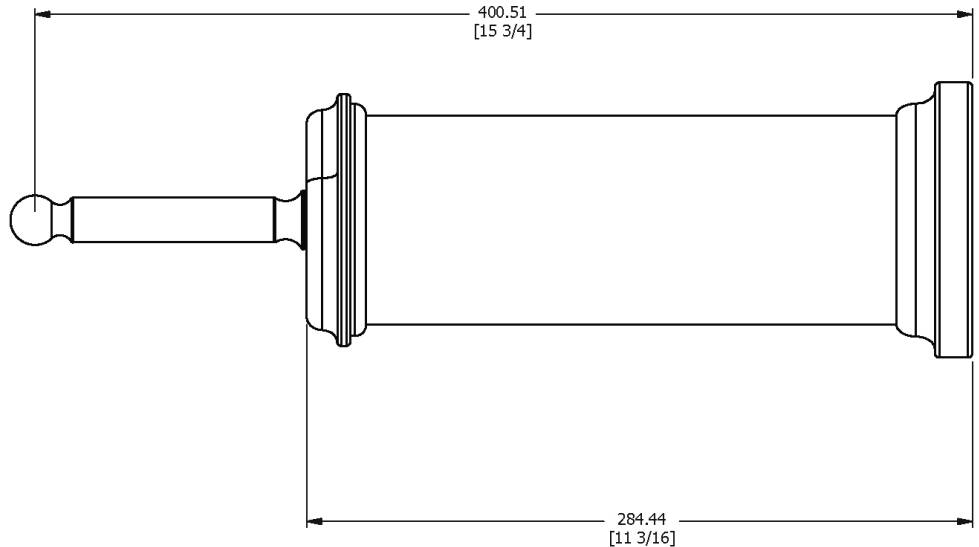

SAMUEL HEATH

Product Number: N4349-M

Description: Toilet brush

Finishes Available

Chrome Plate

Polished Nickel

Non Lacquered
Brass

Antique Gold

Specification Drawing

UK Customer Service

Leopold Street
Birmingham
B12 0UJ
Tel: +44 121 766 4200
Email: info@samuel-heath.com

US Customer Service

Federal I.D. No. 58-1504682
Email: usa@samuel-heath.com

Specification Enquiries

Design Centre Chelsea Harbour
1st Floor, North Dome, London
SW10 0XE
Tel: 020 7352 0249
Email: showroom@samuel-heath.com

1-06/12/2018