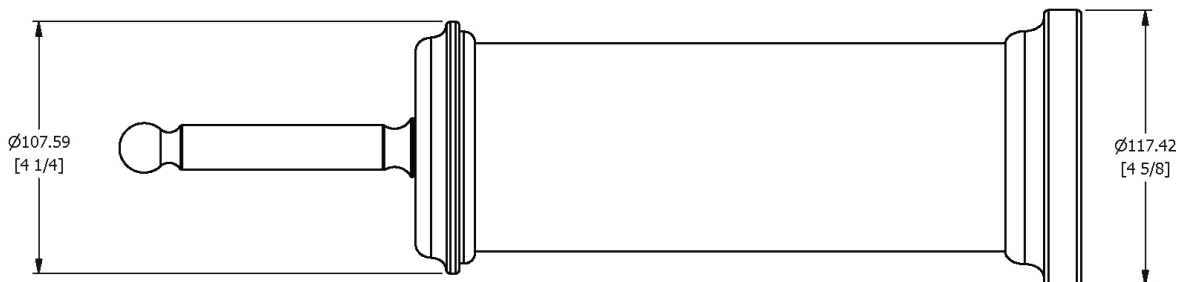

SAMUEL HEATH

Product Number: N4349-M

Description: Toilet brush

Finishes Available

Chrome Plate

Polished Nickel

Non Lacquered
Brass

Antique Gold

Specification Drawing

UK Customer Service

Leopold Street
Birmingham
B12 0UJ
Tel: +44 121 766 4200
Email: info@samuel-heath.com

US Customer Service

Federal I.D. No. 58-1504682
Email: usa@samuel-heath.com

Specification Enquiries

Design Centre Chelsea Harbour
1st Floor, North Dome, London
SW10 0XE
Tel: 020 7352 0249
Email: showroom@samuel-heath.com

1-06/12/2018