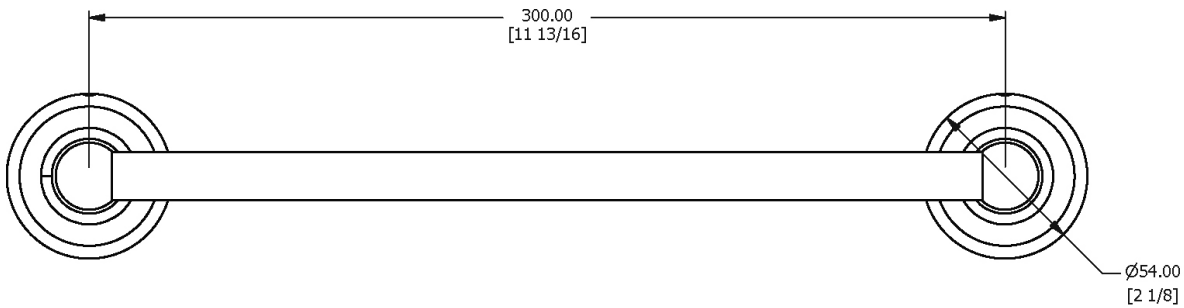

SAMUEL HEATH

Product Number: N4355-30-G

Description: 11 13/16" Single glass rail

Finishes Available

Specification Drawing

UK Customer Service

Leopold Street
Birmingham
B12 0UJ
Tel: +44 121 766 4200
Email: info@samuel-heath.com

US Customer Service

Federal I.D. No. 58-1504682
Email: usa@samuel-heath.com

Specification Enquiries

Design Centre Chelsea Harbour
1st Floor, North Dome, London
SW10 0XE
Tel: 020 7352 0249
Email: showroom@samuel-heath.com