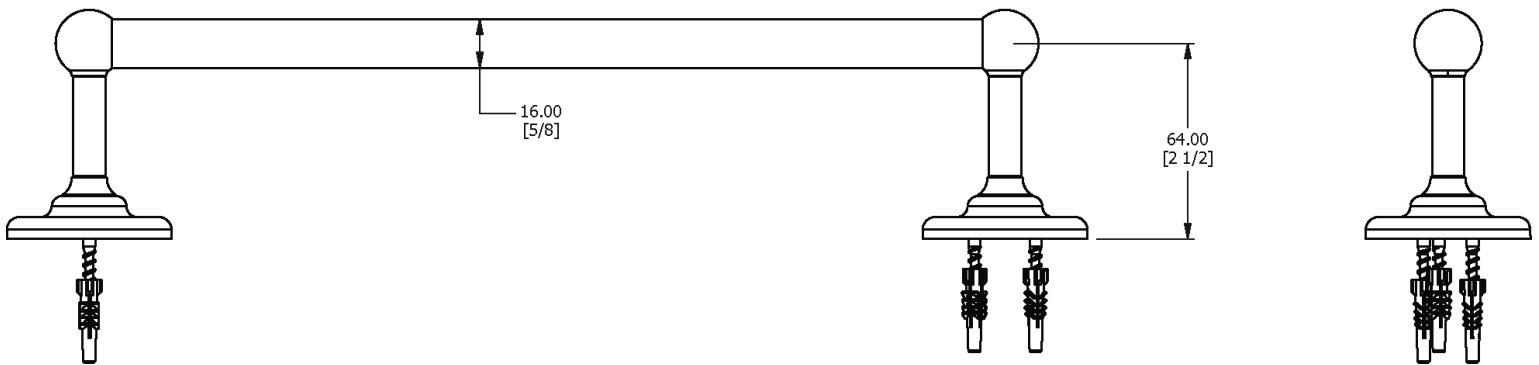

SAMUEL HEATH

Product Number: N4355-30-G

Description: 11 13/16" Single glass rail

Finishes Available

Specification Drawing

UK Customer Service

Leopold Street
Birmingham
B12 0UJ
Tel: +44 121 766 4200
Email: info@samuel-heath.com

US Customer Service

Federal I.D. No. 58-1504682
Email: usa@samuel-heath.com

Specification Enquiries

Design Centre Chelsea Harbour
1st Floor, North Dome, London
SW10 0XE
Tel: 020 7352 0249
Email: showroom@samuel-heath.com