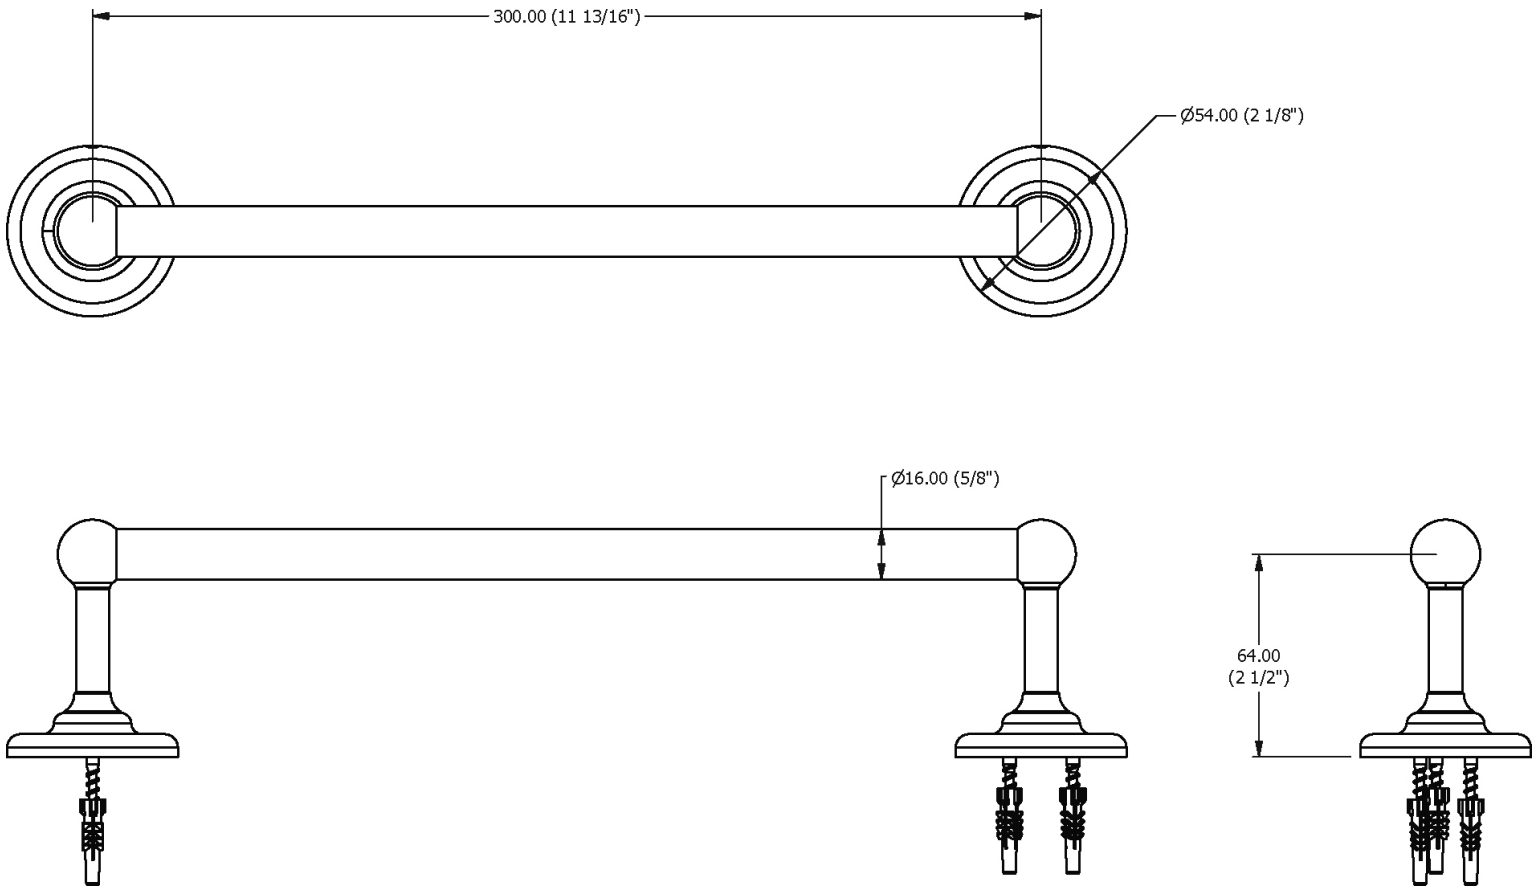

# SAMUEL HEATH

**Product Number:** N4355-30-M

**Description:** 11 13/16" Single metal rail

## Specification Drawing