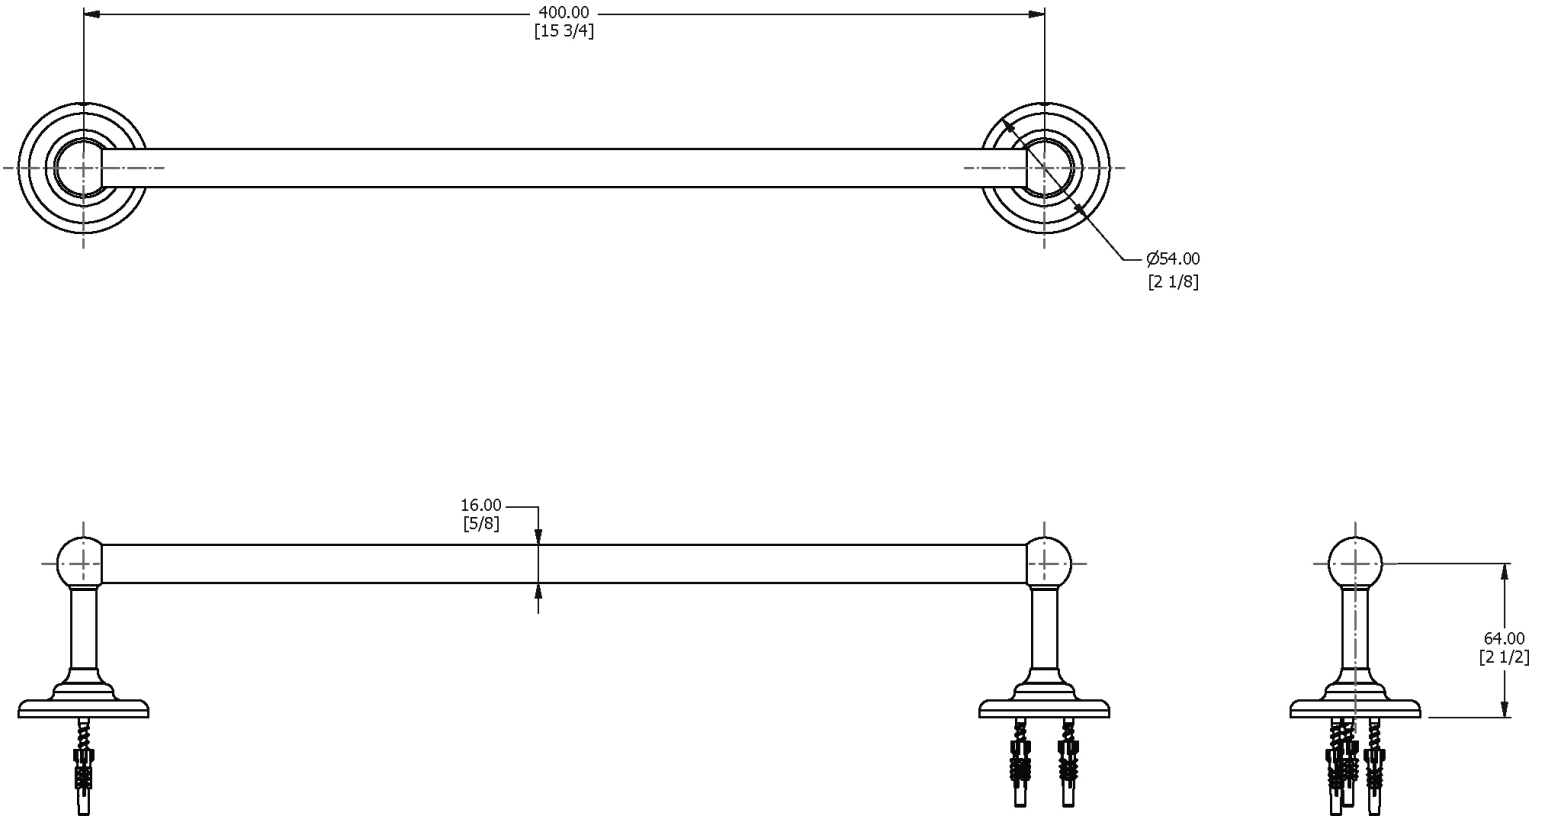

SAMUEL HEATH

Product Number: N4355-40-G

Description: 15 3/4" Single glass rail

Finishes Available

Specification Drawing

UK Customer Service

Leopold Street
Birmingham
B12 0UJ
Tel: +44 121 766 4200
Email: info@samuel-heath.com

US Customer Service

Federal I.D. No. 58-1504682
Email: usa@samuel-heath.com

Specification Enquiries

Design Centre Chelsea Harbour
1st Floor, North Dome, London
SW10 0XE
Tel: 020 7352 0249
Email: showroom@samuel-heath.com

1-06/12/2018