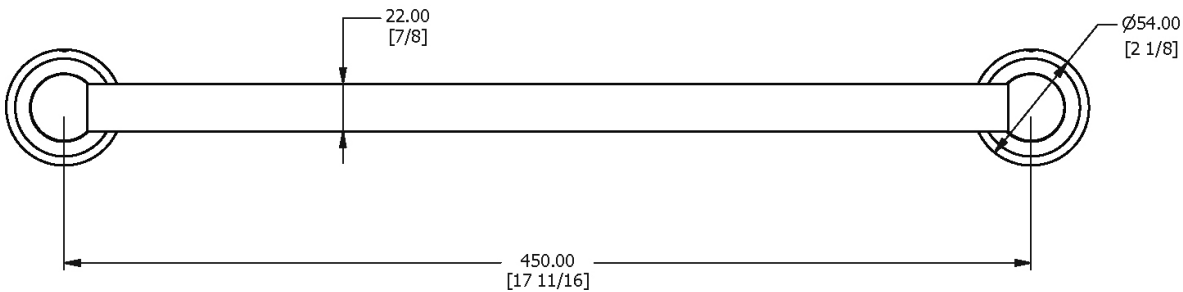

SAMUEL HEATH

Product Number: N4356-45-G

Description: 17 11/16" Single glass rail

Finishes Available

Chrome Plate

Polished Nickel

Non Lacquered
Brass

Antique Gold

Specification Drawing

UK Customer Service

Leopold Street
Birmingham
B12 0UJ
Tel: +44 121 766 4200
Email: info@samuel-heath.com

US Customer Service

Federal I.D. No. 58-1504682
Email: usa@samuel-heath.com

Specification Enquiries

Design Centre Chelsea Harbour
1st Floor, North Dome, London
SW10 0XE
Tel: 020 7352 0249
Email: showroom@samuel-heath.com

1-06/12/2018