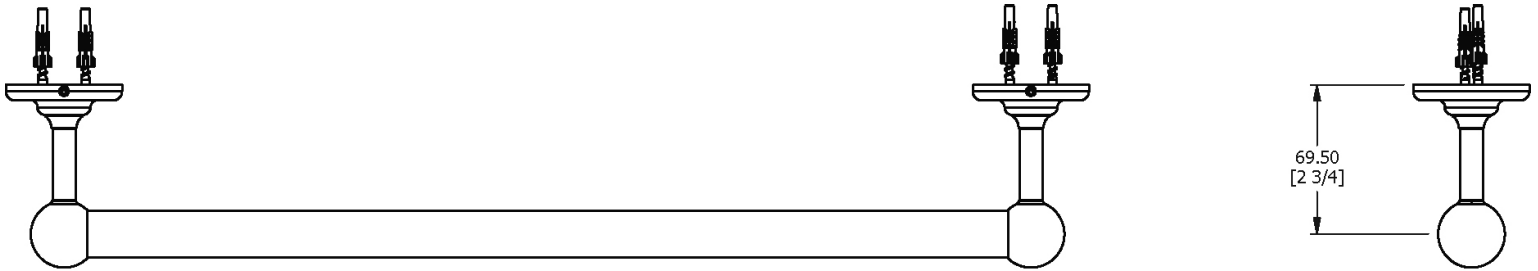

SAMUEL HEATH

Product Number: N4356-45-G

Description: 17 11/16" Single glass rail

Finishes Available

Chrome Plate

Polished Nickel

Non Lacquered
Brass

Antique Gold

Specification Drawing

UK Customer Service

Leopold Street
Birmingham
B12 0UJ
Tel: +44 121 766 4200
Email: info@samuel-heath.com

US Customer Service

Federal I.D. No. 58-1504682
Email: usa@samuel-heath.com

Specification Enquiries

Design Centre Chelsea Harbour
1st Floor, North Dome, London
SW10 0XE
Tel: 020 7352 0249
Email: showroom@samuel-heath.com

1-06/12/2018