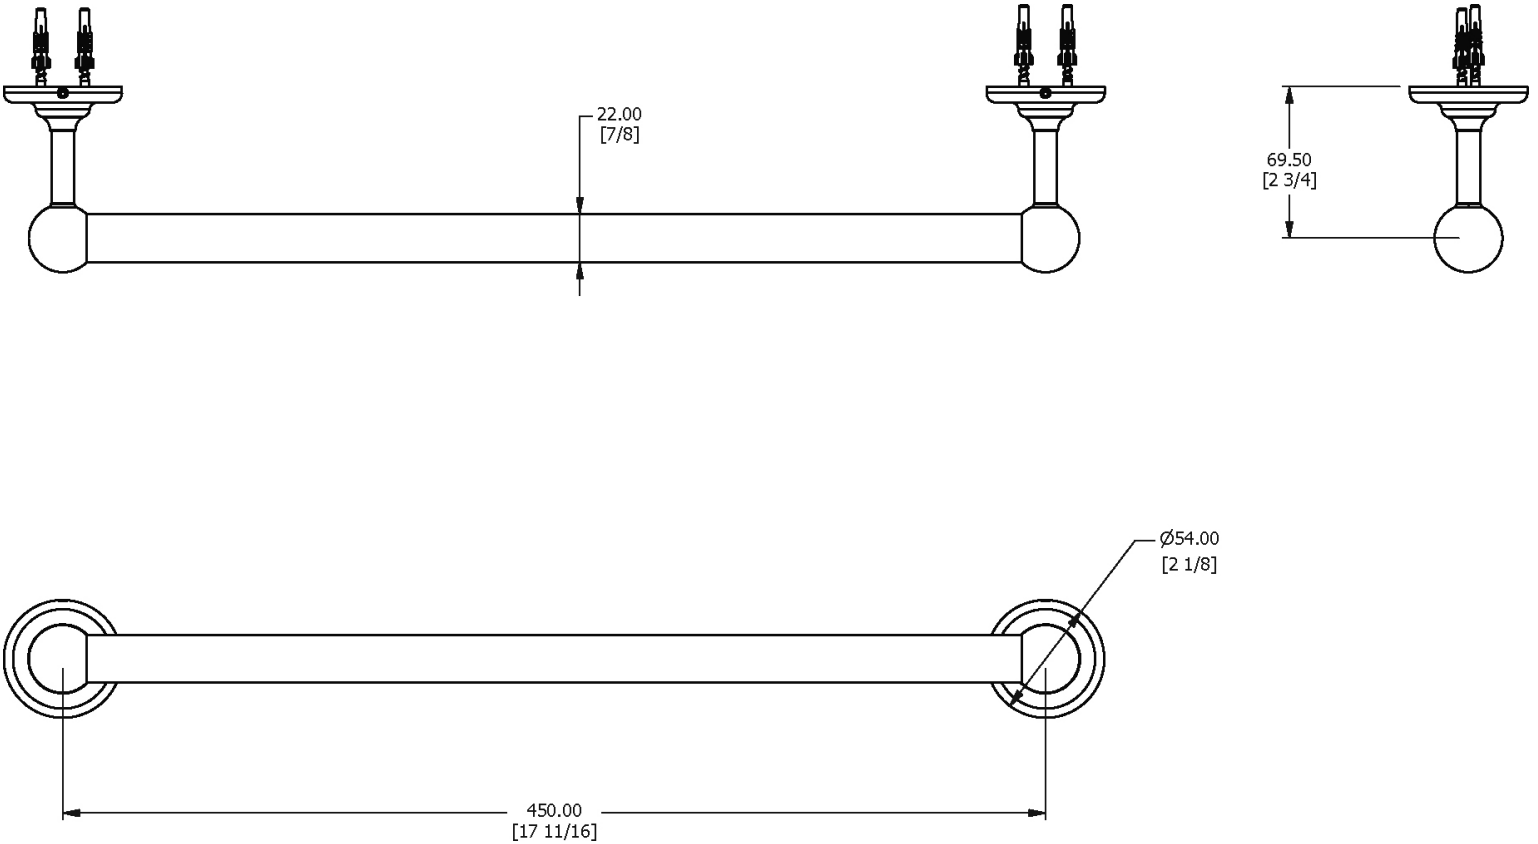

SAMUEL HEATH

Product Number: N4356-45-M

Description: 17 11/16" Single metal rail

Finishes Available

Chrome Plate

Polished Nickel

Non Lacquered
Brass

Antique Gold

Specification Drawing

UK Customer Service

Leopold Street
Birmingham
B12 0UJ
Tel: +44 121 766 4200
Email: info@samuel-heath.com

US Customer Service

Federal I.D. No. 58-1504682
Email: usa@samuel-heath.com

Specification Enquiries

Design Centre Chelsea Harbour
1st Floor, North Dome, London
SW10 0XE
Tel: 020 7352 0249
Email: showroom@samuel-heath.com

1-06/12/2018