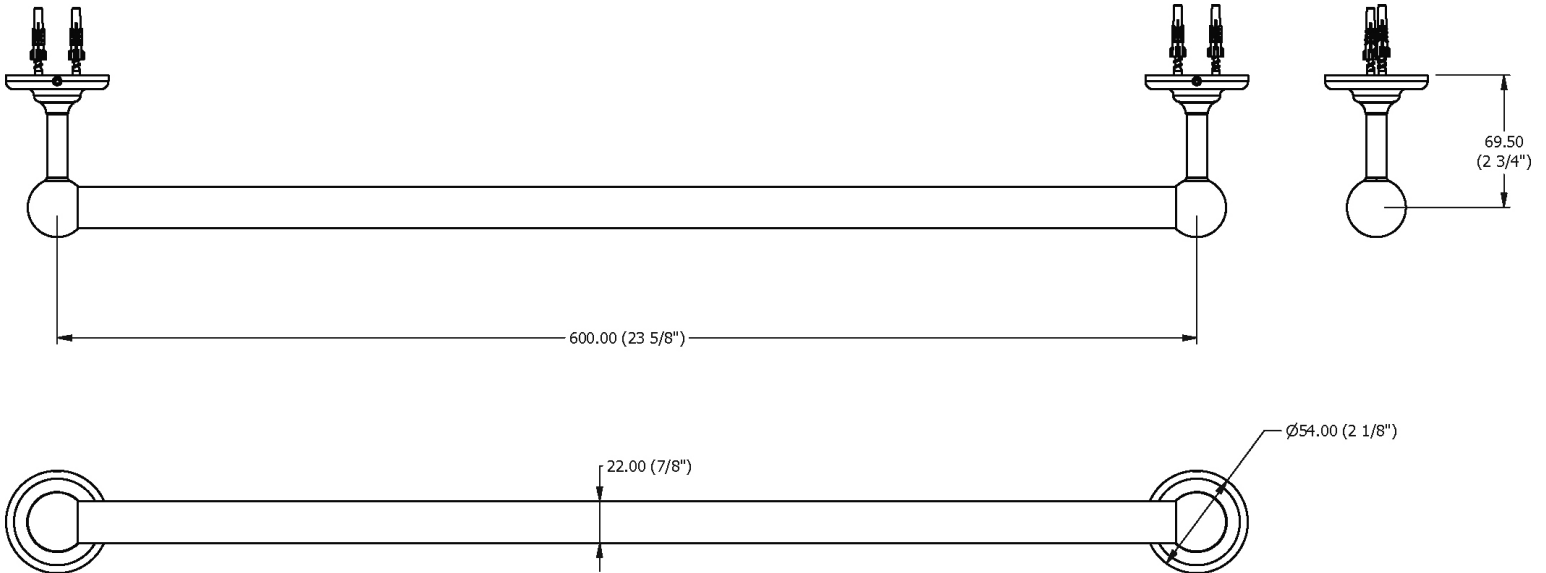

SAMUEL HEATH

Product Number: N4356-60-G

Description: 23 5/8" Single glass rail

Finishes Available

Specification Drawing

UK Customer Service

Leopold Street
Birmingham
B12 0UJ
Tel: +44 121 766 4200
Email: info@samuel-heath.com

US Customer Service

Federal I.D. No. 58-1504682
Email: usa@samuel-heath.com

Specification Enquiries

Design Centre Chelsea Harbour
1st Floor, North Dome, London
SW10 0XE
Tel: 020 7352 0249
Email: showroom@samuel-heath.com

1-06/12/2018