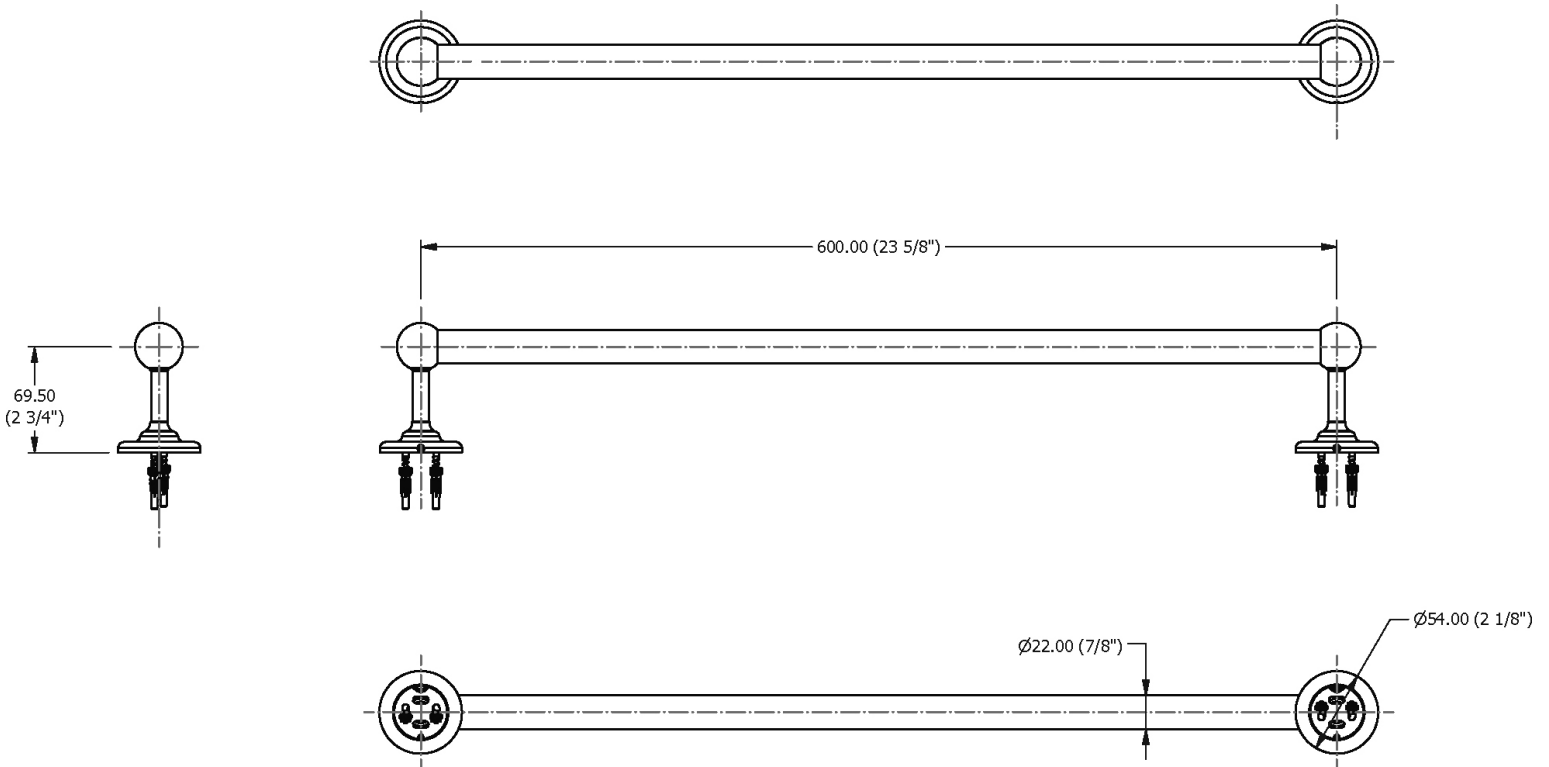

SAMUEL HEATH

Product Number: N4356-60-M
Description: 23 5/8" Single metal rail

Finishes Available

Specification Drawing

UK Customer Service
Leopold Street
Birmingham
B12 0UJ
Tel: +44 121 766 4200
Email: info@samuel-heath.com