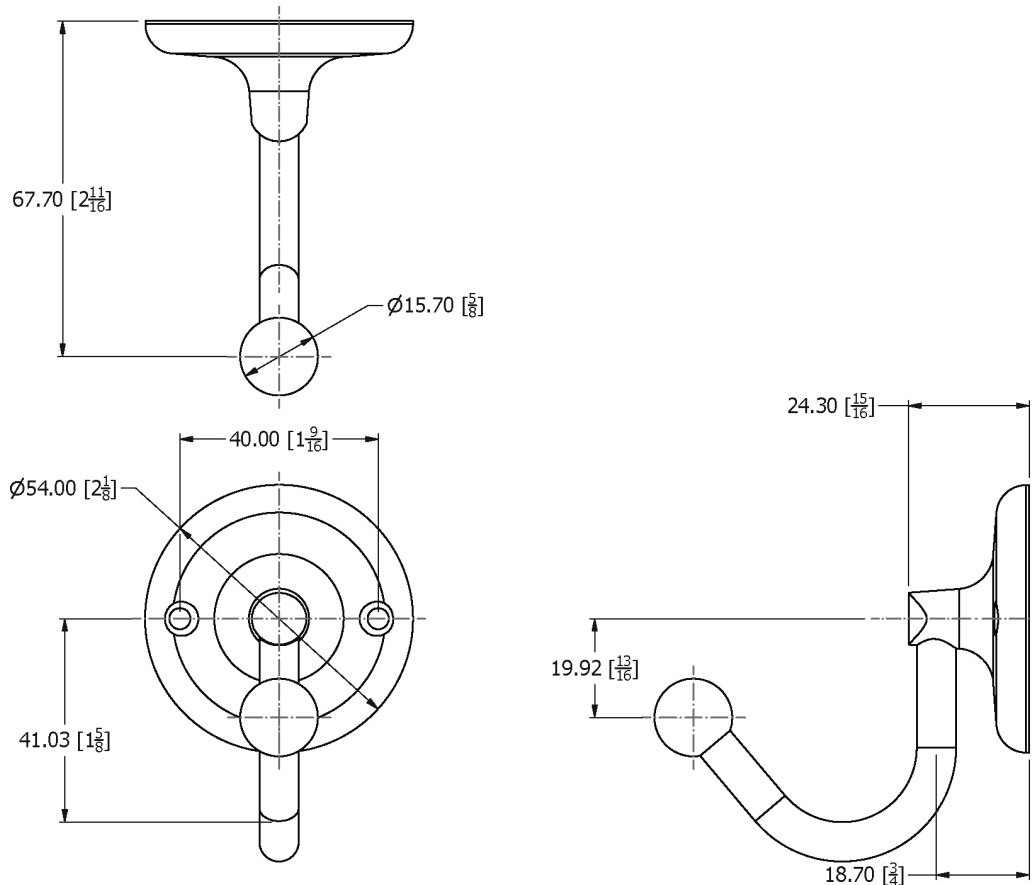

# SAMUEL HEATH

Product Number: N48

Description: Hook

## Specification Drawing