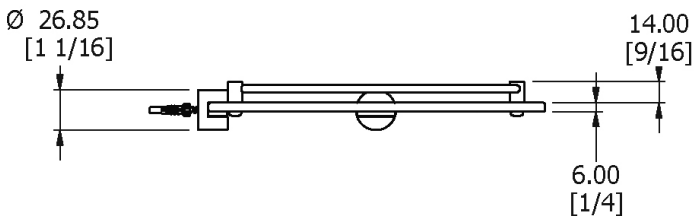

SAMUEL HEATH

Product Number: N5036

Description: Glass corner shelf

Finishes Available

Chrome Plate

Satin Nickel
(US15)

Matt Black Chrome

Specification Drawing

4 No. SCREWS AND PLUGS
No. 8 x 1 1/4" LONG

UK Customer Service

Leopold Street
Birmingham
B12 0UJ
Tel: +44 121 766 4200
Email: info@samuel-heath.com

US Customer Service

Federal I.D. No. 58-1504682
Email: usa@samuel-heath.com