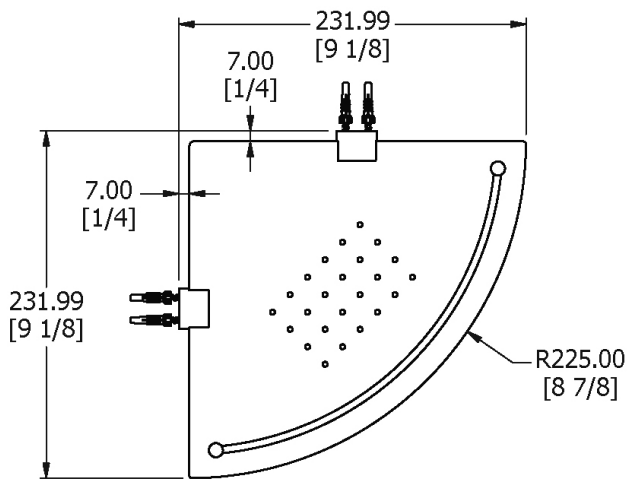

SAMUEL HEATH

Product Number: N5036

Description: Glass corner shelf

Finishes Available

Chrome Plate

Satin Nickel
(US15)

Matt Black Chrome

Specification Drawing

4 No. SCREWS AND PLUGS
No. 8 x 1 1/4" LONG

UK Customer Service

Leopold Street
Birmingham
B12 0UJ
Tel: +44 121 766 4200
Email: info@samuel-heath.com

US Customer Service

Federal I.D. No. 58-1504682
Email: usa@samuel-heath.com

Specification Enquiries

Design Centre Chelsea Harbour
1st Floor, North Dome, London
SW10 0XE
Tel: 020 7352 0249
Email: showroom@samuel-heath.com

1-06/12/2018