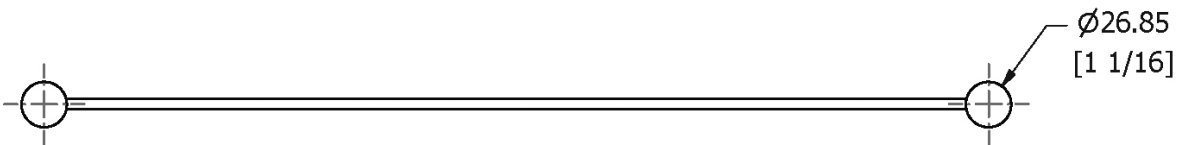

SAMUEL HEATH

Product Number: N5113

Description: 21 3/4" Glass shelf

Finishes Available

Specification Drawing

UK Customer Service

Leopold Street
Birmingham
B12 0UJ
Tel: +44 121 766 4200
Email: info@samuel-heath.com

US Customer Service

Federal I.D. No. 58-1504682
Email: usa@samuel-heath.com

Specification Enquiries

Design Centre Chelsea Harbour
1st Floor, North Dome, London
SW10 0XE
Tel: 020 7352 0249
Email: showroom@samuel-heath.com

1-06/12/2018