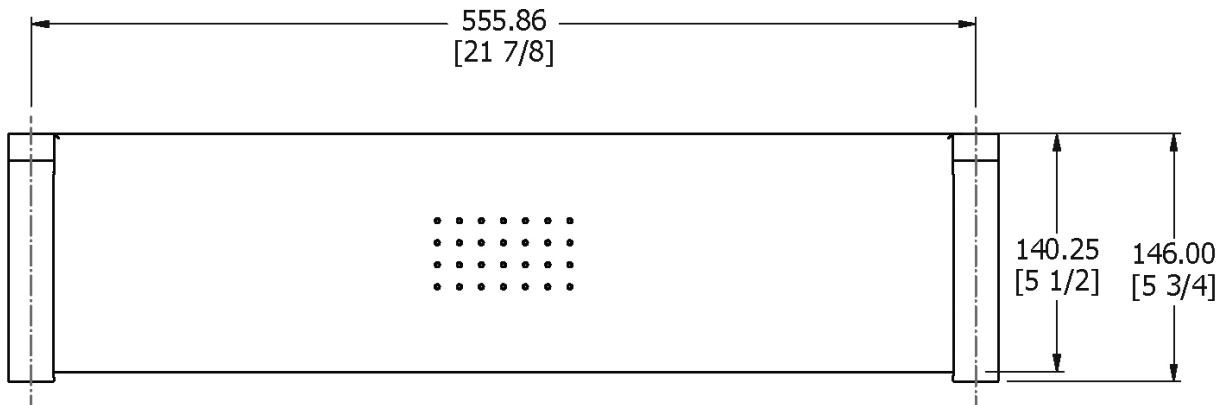

SAMUEL HEATH

Product Number: N5113

Description: 21 3/4" Glass shelf

Finishes Available

Specification Drawing

UK Customer Service

Leopold Street
Birmingham
B12 0UJ
Tel: +44 121 766 4200
Email: info@samuel-heath.com

US Customer Service

Federal I.D. No. 58-1504682
Email: usa@samuel-heath.com

Specification Enquiries

Design Centre Chelsea Harbour
1st Floor, North Dome, London
SW10 0XE
Tel: 020 7352 0249
Email: showroom@samuel-heath.com

1-06/12/2018