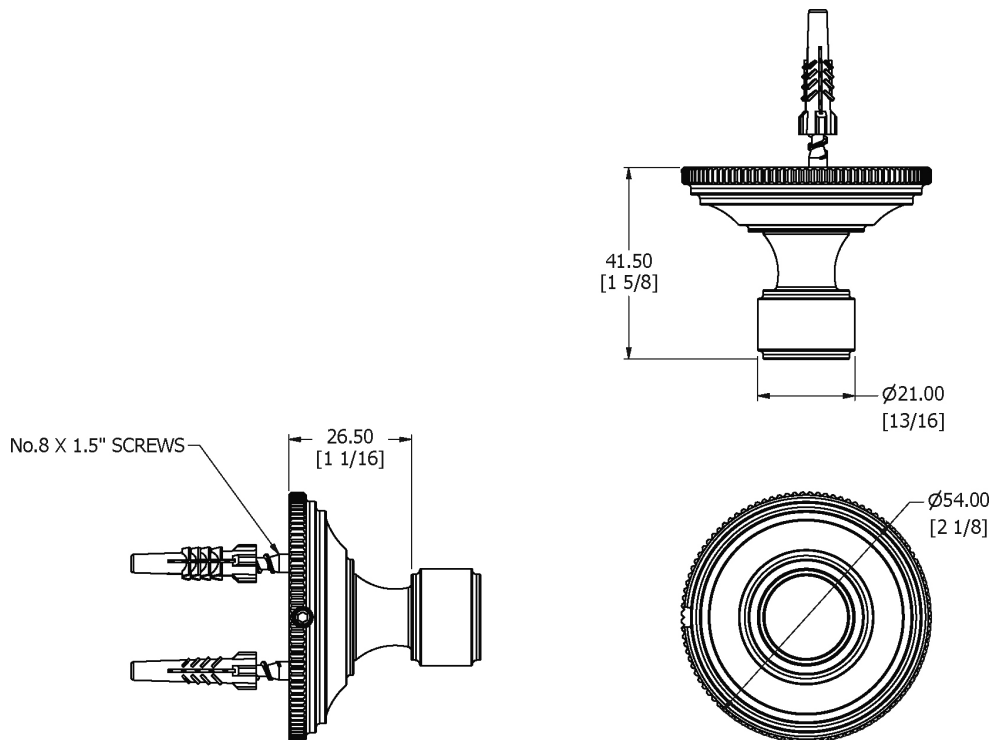

Specification Drawing

UK Customer Service

Leopold Street
Birmingham
B12 0UJ
Tel: +44 121 766 4200
Email: info@samuel-heath.com

US Customer Service

Federal I.D. No. 58-1504682
Email: usa@samuel-heath.com

Specification Enquiries

Design Centre Chelsea Harbour
1st Floor, North Dome, London
SW10 0XE
Tel: 020 7352 0249
Email: showroom@samuel-heath.com

1-06/12/2018