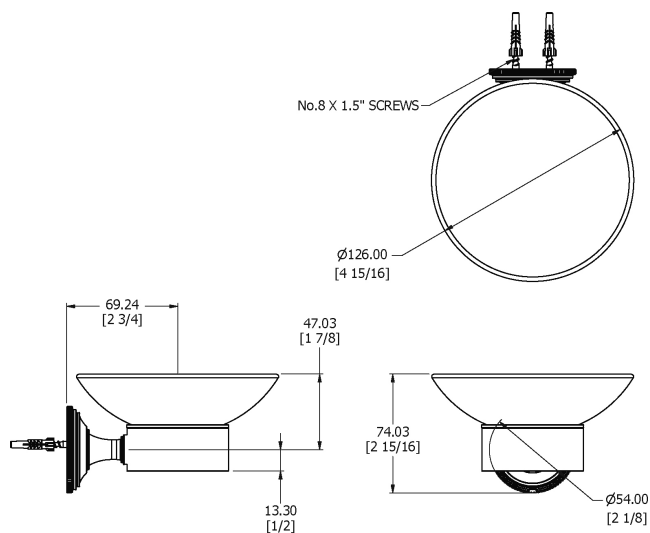

Control Options Available

Specification Drawing

UK Customer Service

Leopold Street
Birmingham
B12 0UJ
Tel: +44 121 766 4200
Email: info@samuel-heath.com

US Customer Service

Federal I.D. No. 58-1504682
Email: usa@samuel-heath.com

Specification Enquiries

Design Centre Chelsea Harbour
1st Floor, North Dome, London
SW10 0XE
Tel: 020 7352 0249
Email: showroom@samuel-heath.com

1-06/12/2018