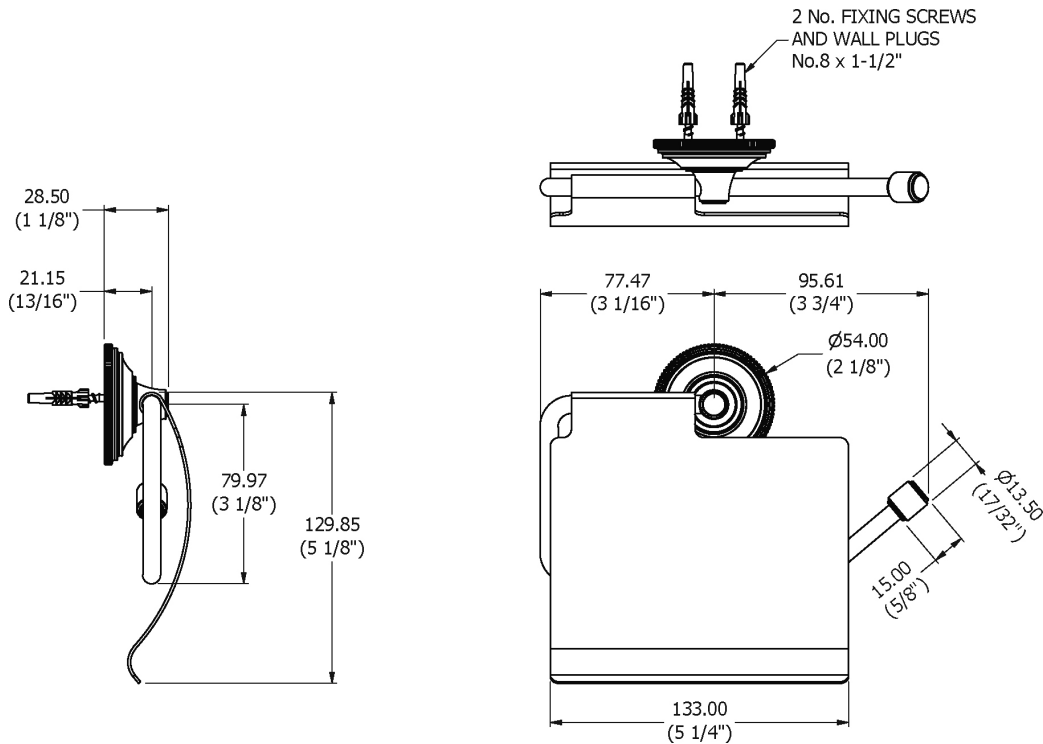

Specification Drawing

UK Customer Service

Leopold Street
Birmingham
B12 0UJ
Tel: +44 121 766 4200
Email: info@samuel-heath.com

US Customer Service

Federal I.D. No. 58-1504682
Email: usa@samuel-heath.com

Specification Enquiries

Design Centre Chelsea Harbour
1st Floor, North Dome, London
SW10 0XE
Tel: 020 7352 0249
Email: showroom@samuel-heath.com

1-06/12/2018