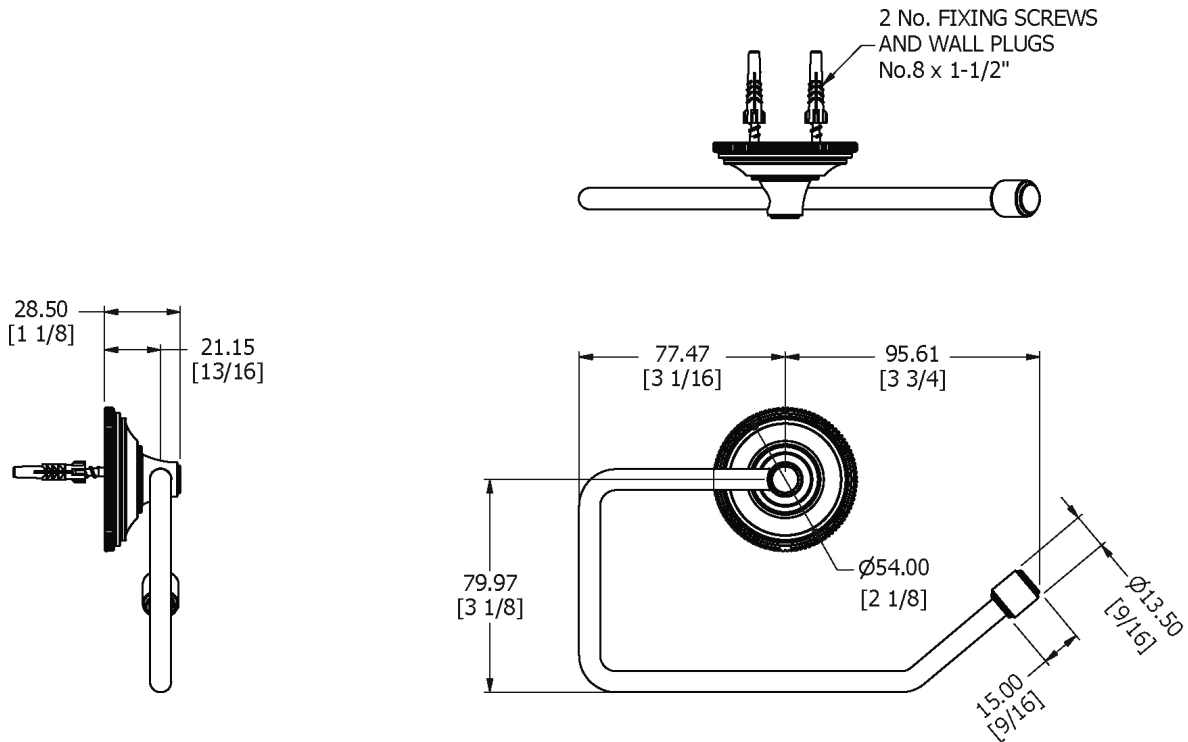

Specification Drawing

UK Customer Service

Leopold Street
Birmingham
B12 0UJ
Tel: +44 121 766 4200
Email: info@samuel-heath.com

US Customer Service

Federal I.D. No. 58-1504682
Email: usa@samuel-heath.com

Specification Enquiries

Design Centre Chelsea Harbour
1st Floor, North Dome, London
SW10 0XE
Tel: 020 7352 0249
Email: showroom@samuel-heath.com

1-06/12/2018