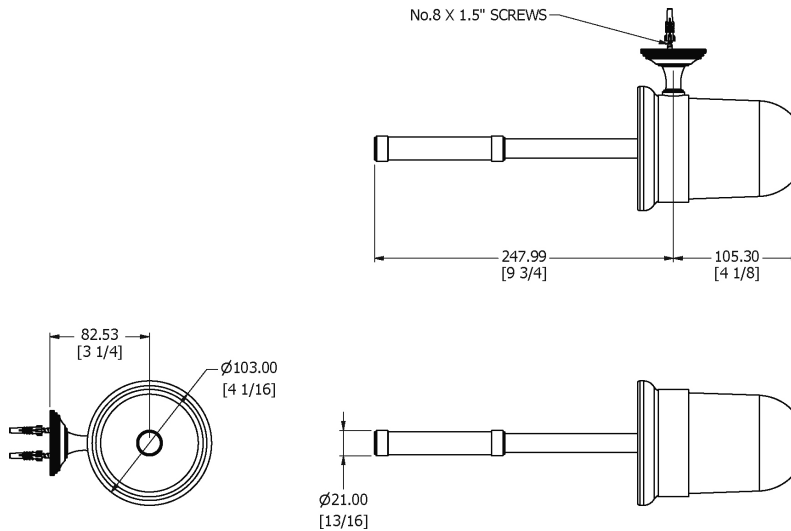

Control Options Available

Specification Drawing

UK Customer Service

Leopold Street
Birmingham
B12 0UJ
Tel: +44 121 766 4200
Email: info@samuel-heath.com

US Customer Service

Federal I.D. No. 58-1504682
Email: usa@samuel-heath.com

Specification Enquiries

Design Centre Chelsea Harbour
1st Floor, North Dome, London
SW10 0XE
Tel: 020 7352 0249
Email: showroom@samuel-heath.com

1-06/12/2018