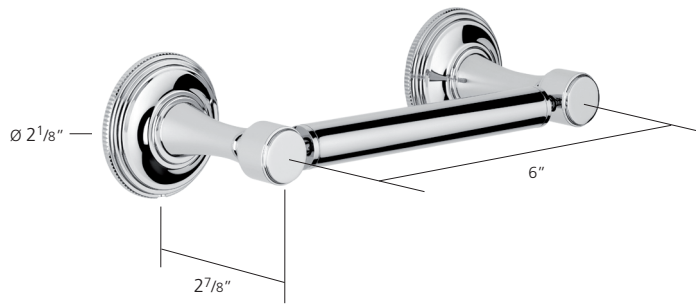

N6652
Paper holder

Finishes: Chrome
Polished nickel
Satin nickel
Antique gold

UK and Worldwide Customer Service Team:
+44 (0)121 766 4200
www.samuel-heath.co.uk

USA Customer Service Team:
www.samuel-heath.com