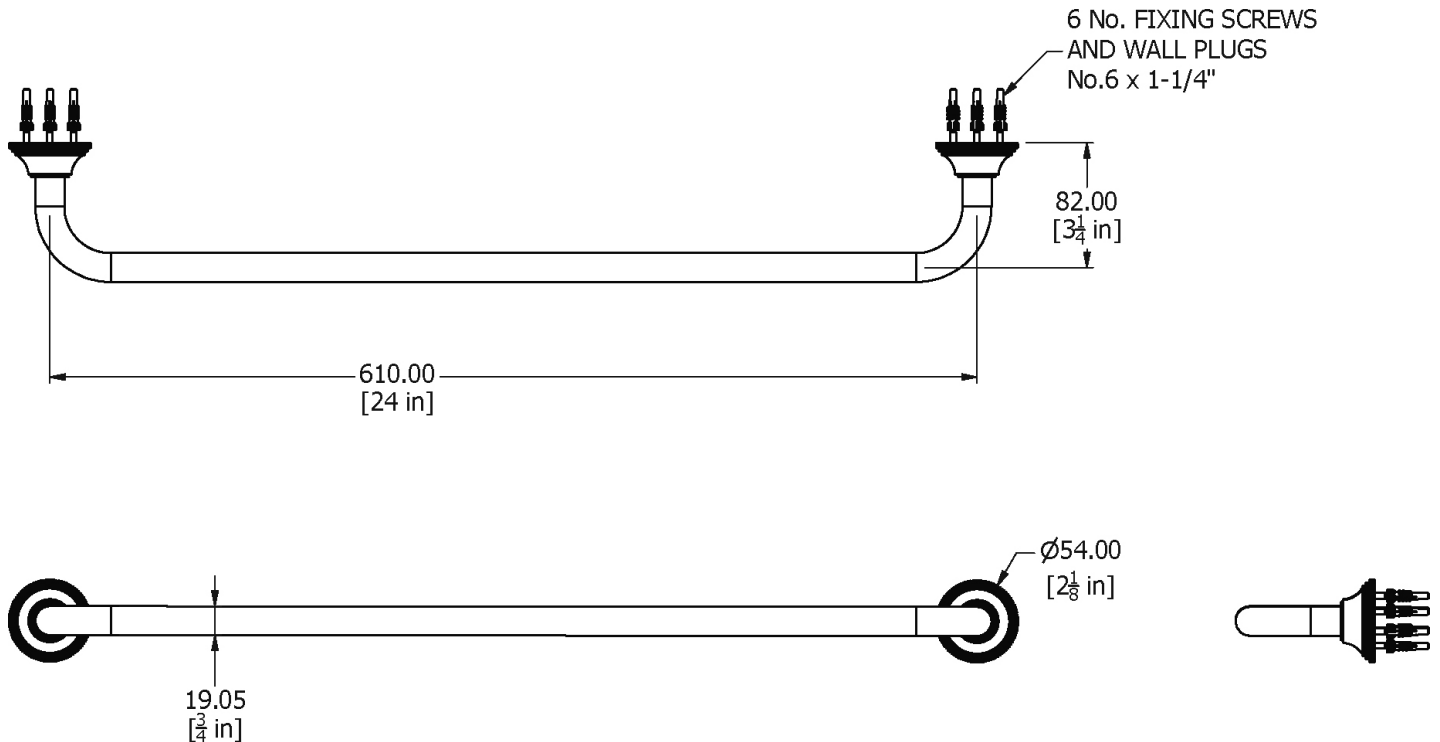

SAMUEL HEATH

Product Number: N6655-A

Description: Towel rail, 24"

Finishes Available

Chrome Plate

Polished Nickel

Non Lacquered
Brass

Antique Gold

Satin Nickel
(US15)

City Bronze

Country Bronze

Brushed Gold
Gloss

Brushed Gold Matt

Brushed Gold
Unlacquered

Specification Drawing

UK Customer Service

Leopold Street
Birmingham
B12 0UJ
Tel: +44 121 766 4200
Email: info@samuel-heath.com

US Customer Service

Federal I.D. No. 58-1504682
Email: usa@samuel-heath.com

Specification Enquiries

Design Centre Chelsea Harbour
1st Floor, North Dome, London
SW10 0XE
Tel: 020 7352 0249
Email: showroom@samuel-heath.com

1-06/12/2018